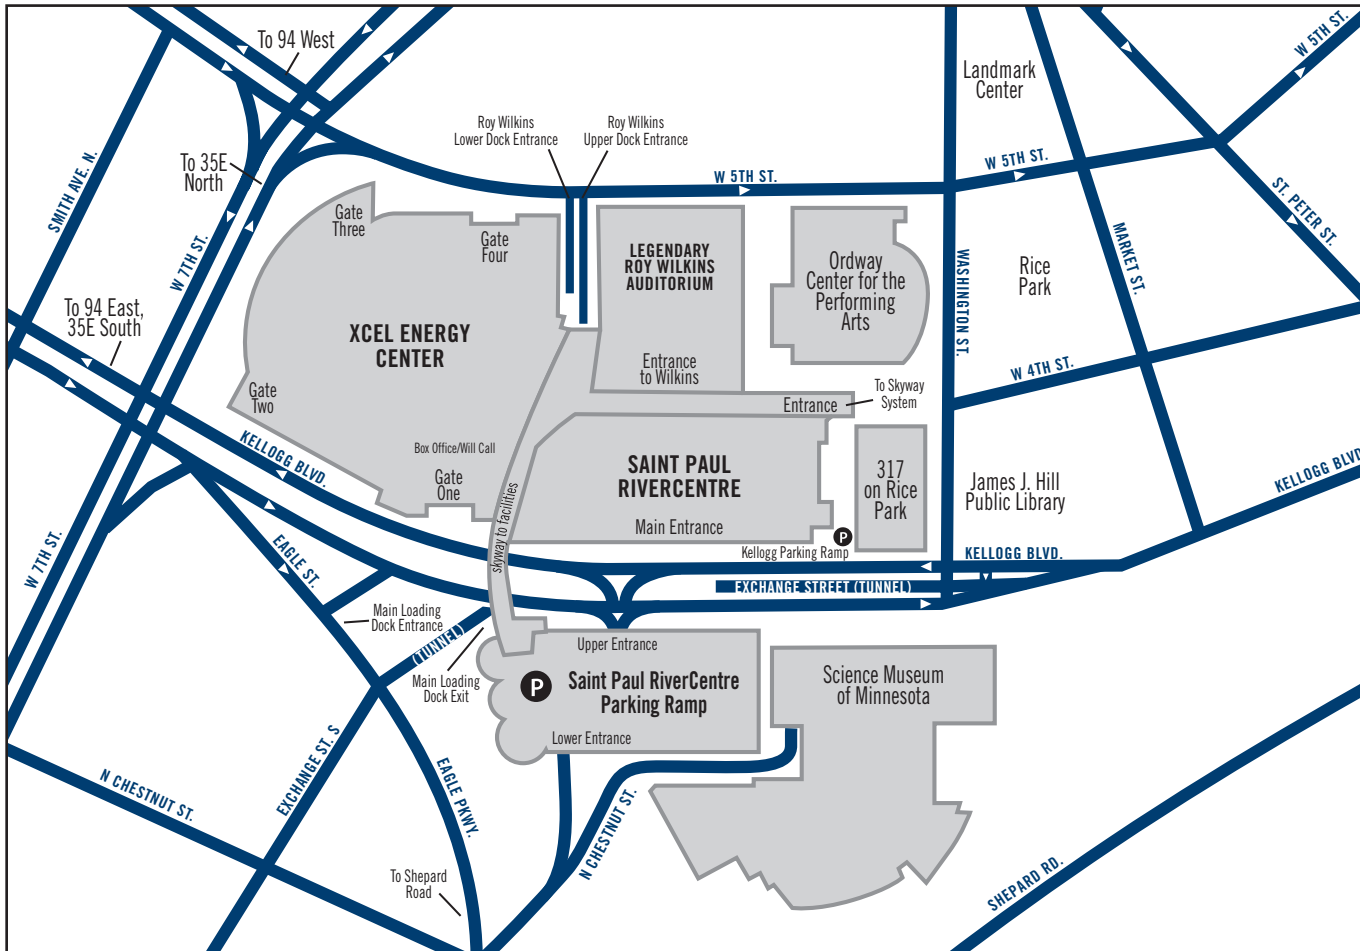

FRONT DOOR PARKING

RIVERCENTRE PARKING RAMP

FROM THE NORTH

I-35E south to 94 West. Exit on Marion Street. Turn left onto Kellogg Blvd. The RiverCentre parking ramp will be on your right.

FROM THE SOUTH

I-35E North to Kellogg Blvd exit. Turn right onto Kellogg Blvd. The RiverCentre parking ramp will be on your right.

FROM THE SOUTHEAST

US-52 North. Take the exit toward East 7th Street / MN-5. Turn left onto Kellogg Blvd. The RiverCentre parking ramp will be on your right.

FROM THE EAST

I-94 West. Exit on Marion Street. Turn left onto Kellogg Blvd. The RiverCentre parking ramp will be on your right.

FROM THE WEST

I-94 East to the Kellogg Blvd exit. Turn right onto Kellogg Blvd. The RiverCentre parking ramp will be on your right.

FROM THE AIRPORT

Follow signs for MN – 5 East to St Paul. Turn right onto Kellogg Blvd. The RiverCentre Parking Ramp will be on your right hand side.

- **Skyway Connection:** RiverCentre Parking Ramp is directly connected to all event facilities through our climate-controlled skyway.
- **Payment Options:** RiverCentre Parking Ramp accepts most major credit cards and cash.
- **Entrances:** RiverCentre Parking Ramp has two entrances. The upper entrance is located on Kellogg Boulevard and the lower entrance is located at the intersection of Eagle Street and Chestnut Street.
- **Parker Assistance Services:** RiverCentre Parking Ramp is pleased to offer assistance with unlocking services, emergency starter services, towing, emergency fuel and tire assistance and late night security escorts to vehicles. For more information, call 612.330.0013.
- **ADA Parking:** RiverCentre Parking Ramp is equipped with ADA parking locations and elevator access to our event facilities.
- **Contract Parking:** Monthly contract parking services are available. For details, call 651.223.5795.