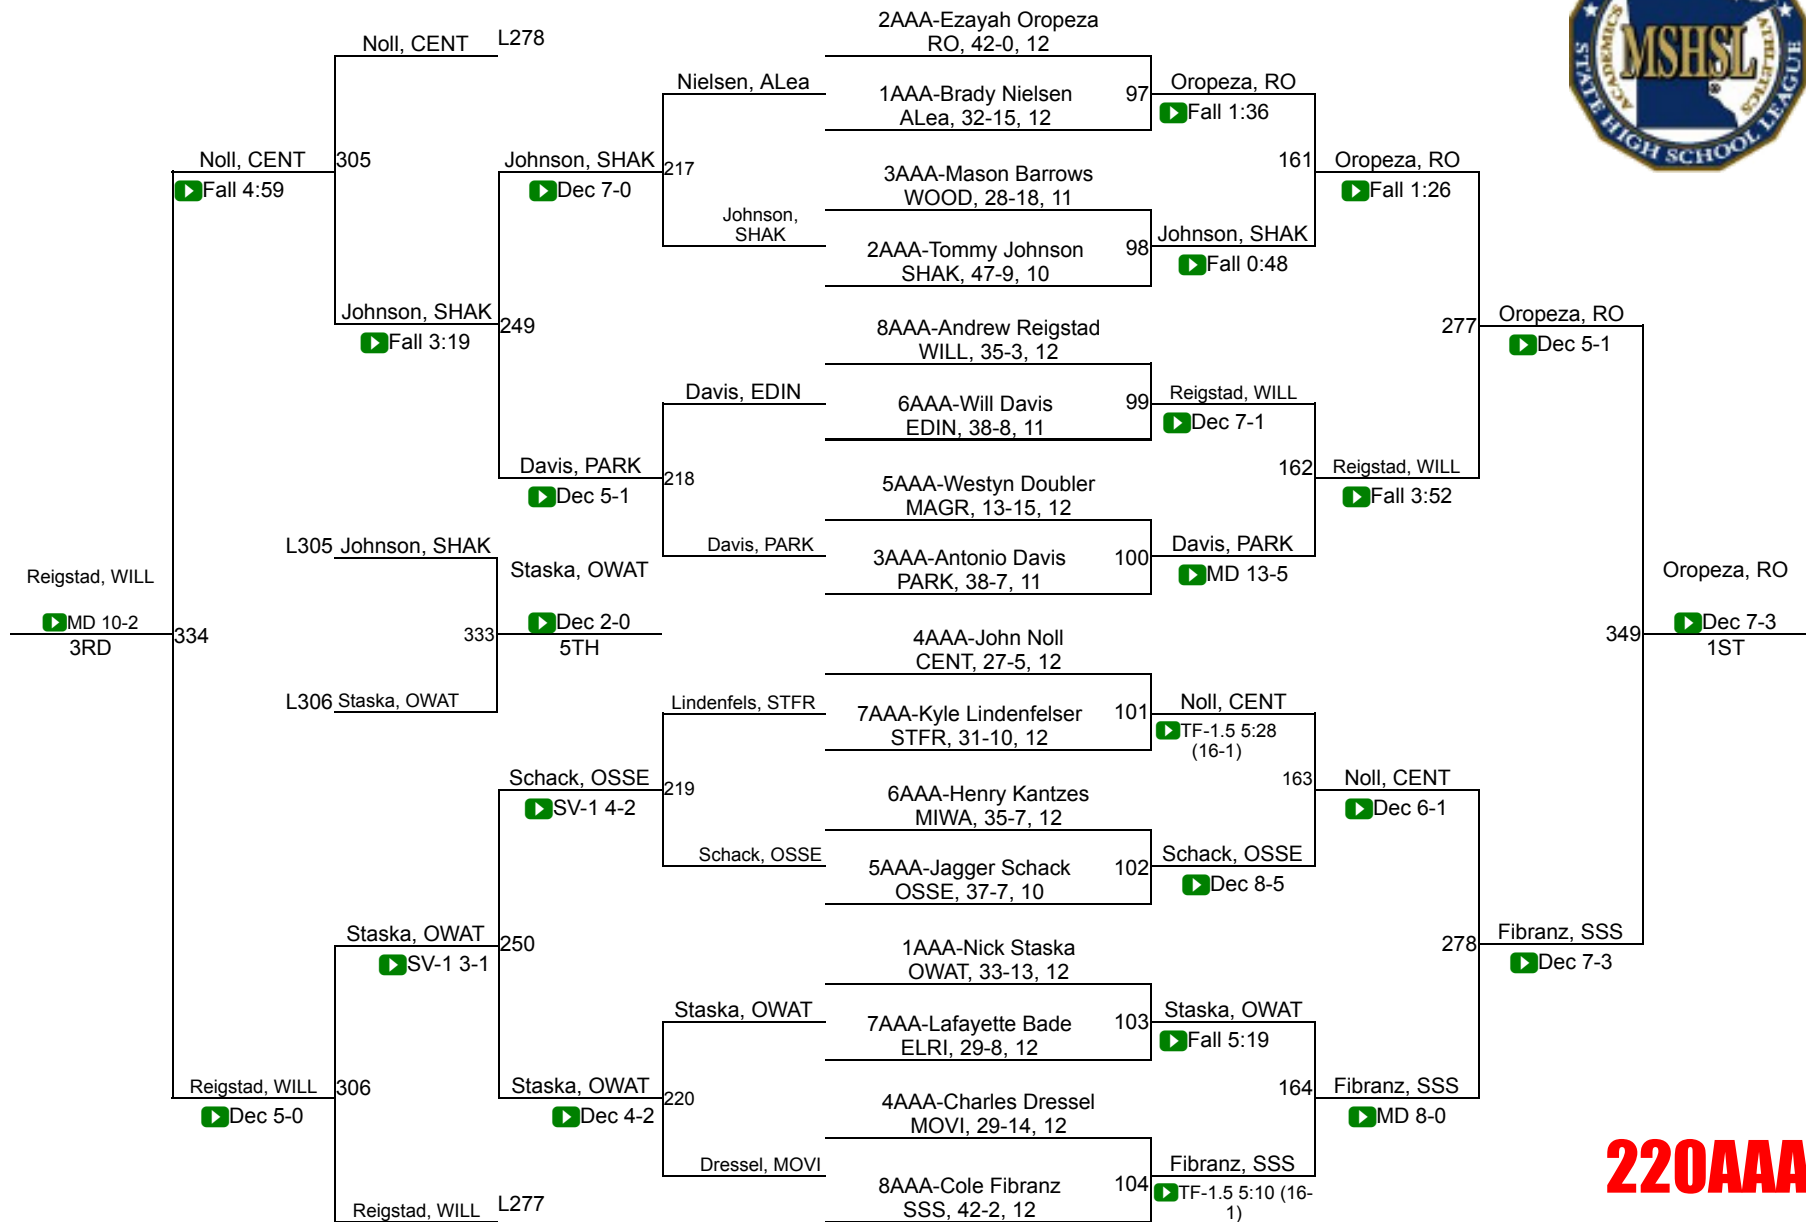

160AAA

MSHSL State Championships

170AAA

MSHSL State Championships

182AAA

MSHSL State Championships

195AAA

MSHSL State Championships