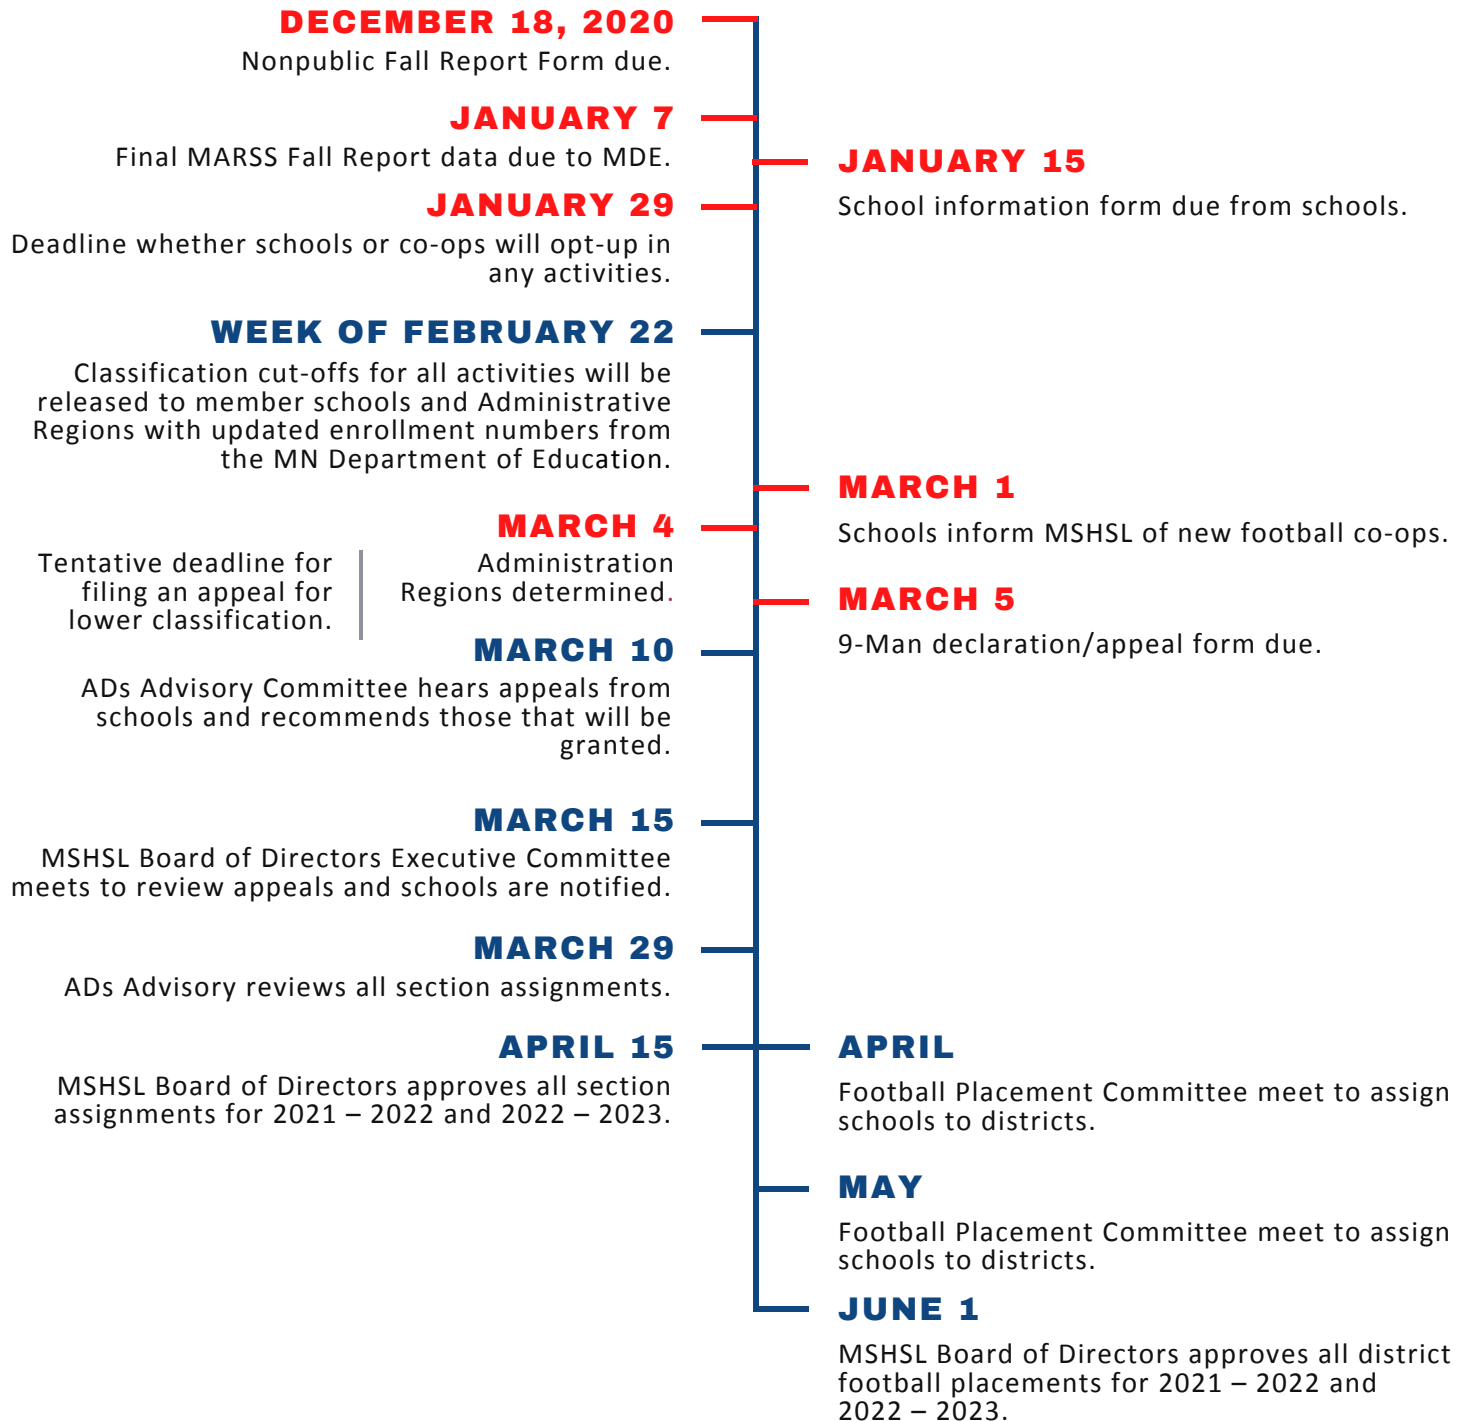

MINNESOTA STATE HIGH SCHOOL LEAGUE

2021-2022 and 2022-2023 TIMELINE

CLASSIFICATION / COMPETITIVE SECTION PLACEMENT

DISTRICT FOOTBALL

Dates below are 2021 and are subject to change.

RED = Action required by member schools
BLUE = Informational only, no action required