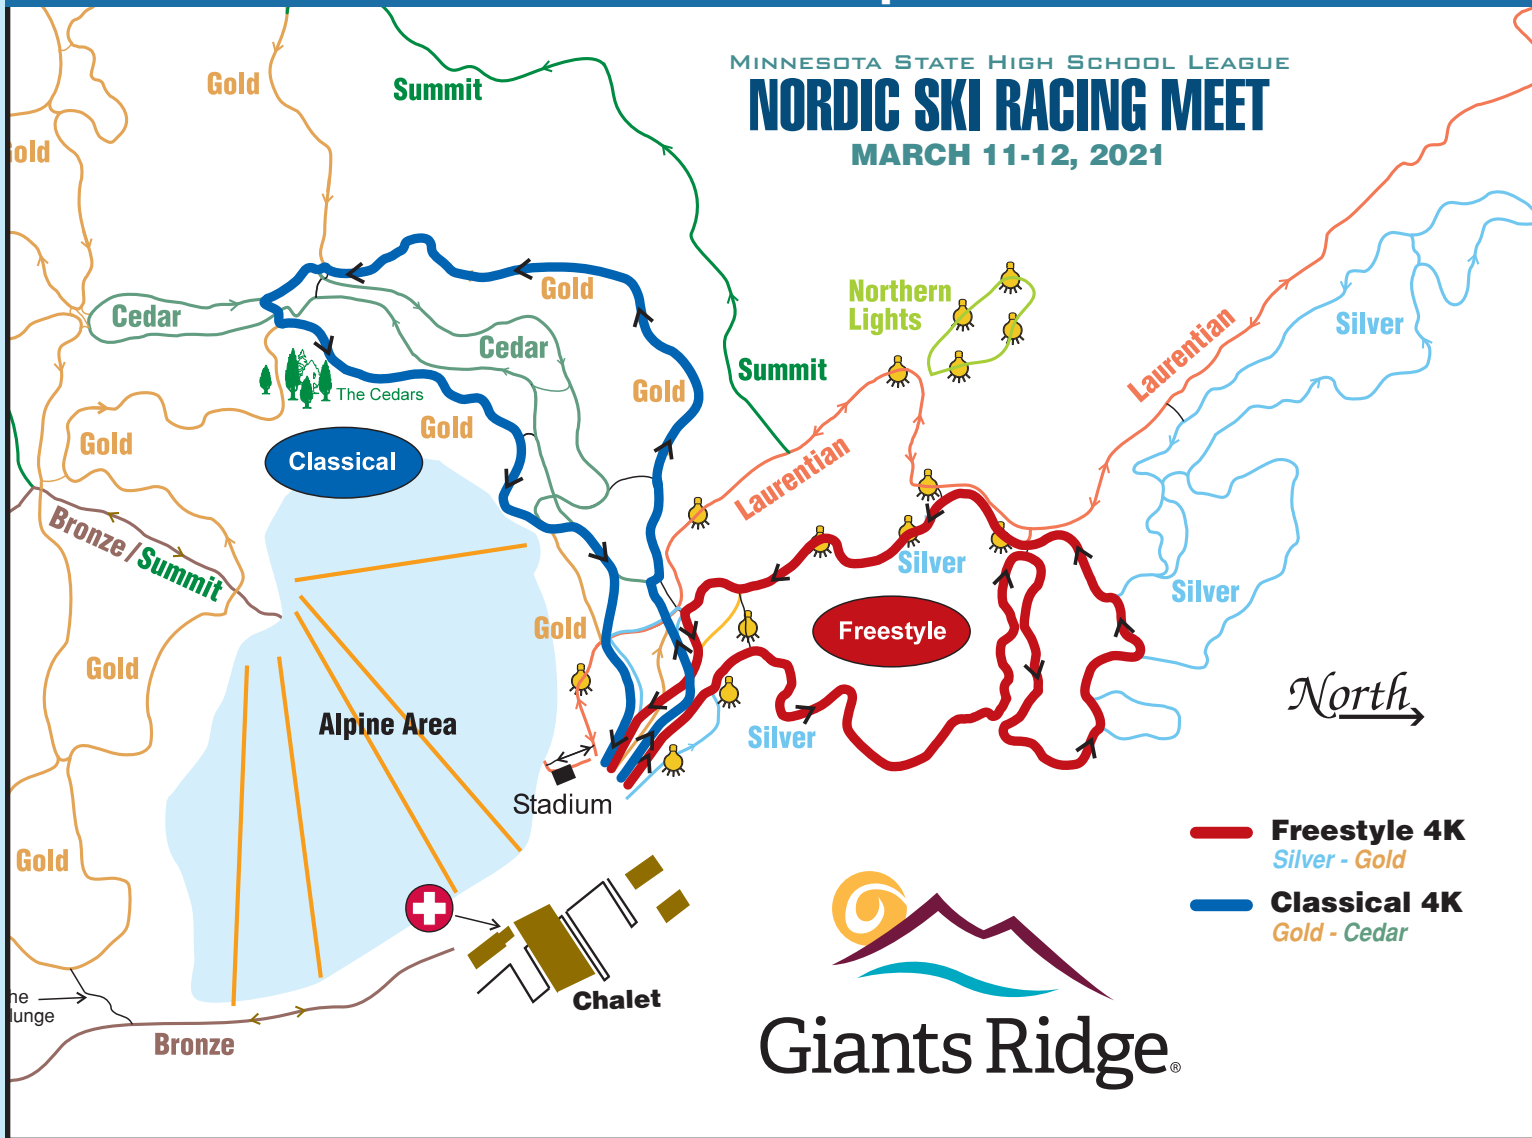

Nordic Ski Racing State Meet

Course Map

MINNESOTA STATE HIGH SCHOOL LEAGUE

NORDIC SKI RACING MEET

MARCH 11-12, 2021

Nordic Ski Racing State Meet

Spectator View Areas Map

Nordic Ski Racing State Meet

Start / Finish Lines Map