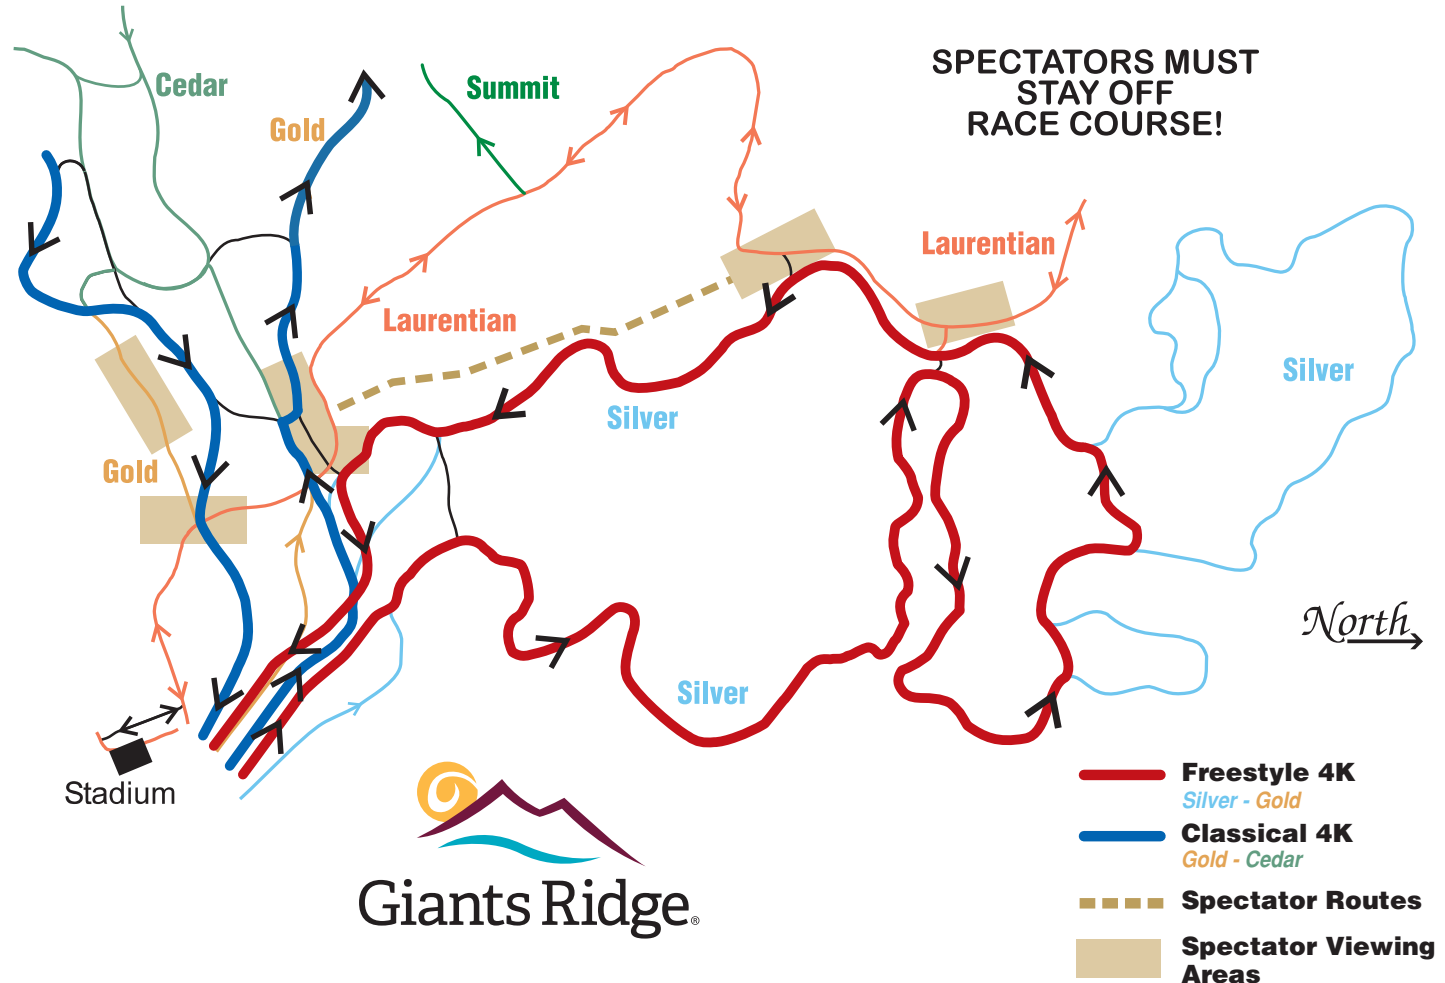

Nordic Ski Racing State Meet

Course Map

MINNESOTA STATE HIGH SCHOOL LEAGUE

NORDIC SKI RACING MEET

MARCH 11-12, 2021

Nordic Ski Racing State Meet

Spectator View Areas Map

Nordic Ski Racing State Meet

Start / Finish Lines Map