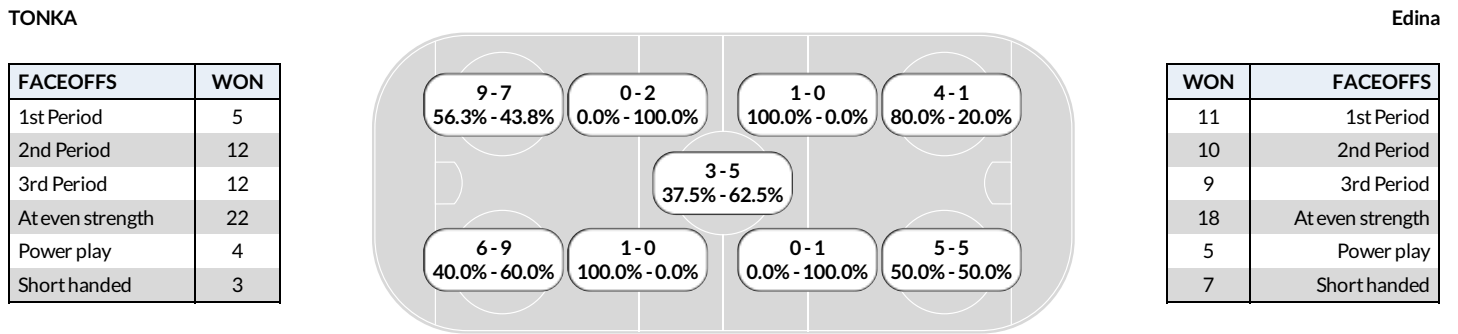

Referee's Signature _____

Class AA Box Score Report

Feb 25, 2022, Start time: 06:00 PM, Xcel Energy Center, St. Paul, Minnesota
Attendance: 0

Game duration: 2:10

Faceoff summary

TONKA					Edina				
#	Player	W	L	FO%	#	Player	W	L	FO%
9	Ava Lindsay	16	18	47.1	11	Jane Kuehl	19	16	54.3
13	Lindiz Avar	6	4	60.0	20	Berit Lindborg	9	6	60.0
19	Lauren Mack	3	0	100.0	7	Taylor Porthan	1	2	33.3
16	Ellie Zakrajscheck	3	4	42.9	19	Ellie Chapman	1	5	16.7
28	Bella Finnegan	1	0	100.0	Totals:				
14	Kendra Distad	0	1	0.0			30	29	50.8
29	Molly Ryan	0	2	0.0					
38	Ruby Rauk	0	1	0.0					
Totals:		29	30	49.2					

Faceoff chart

Power play summary

TONKA							Edina						
Prd	Start	End	Elapsed	Shots	(Opp)		Prd	Start	End	Elapsed	Shots	(Opp)	
1	08:06	10:06	02:00	1	0		1	02:59	04:59	02:00	2	0	
1	13:56	15:56	02:00	2	1		3	13:22	15:22	02:00	3	0	
3	05:03	07:03	02:00	2	2		3	15:53	17:00	01:07	1	0	
3	11:18	13:18	02:00	0	0		Summary: 3 opps, 6 shots, 0 goal, time 05:07						
Summary: 4 opps, 5 shots, 0 goal, time 08:00													