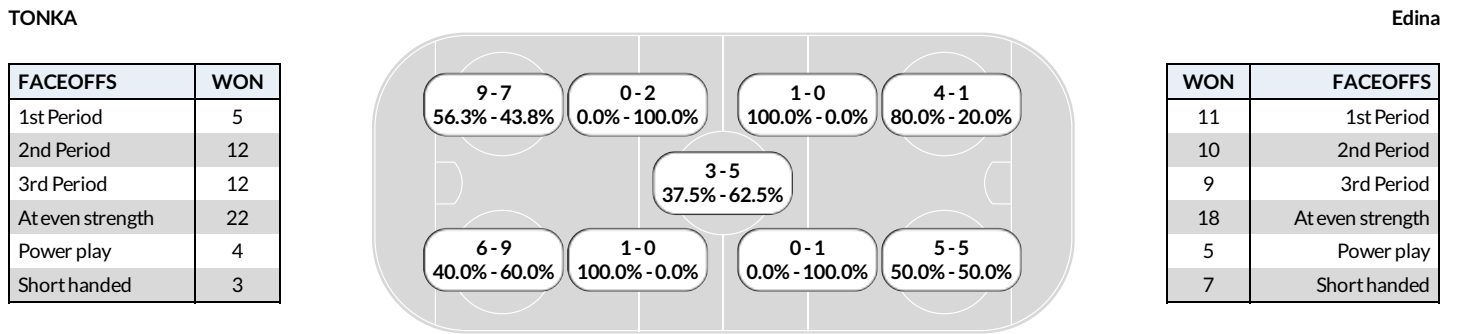

Referee's Signature _____

Class AA Box Score Report

Feb 25, 2022, Start time: 06:00 PM, Xcel Energy Center, St. Paul, Minnesota
Attendance: 0

Game duration: 2:10

Faceoff summary

TONKA					Edina				
#	Player	W	L	FO%	#	Player	W	L	FO%
9	Ava Lindsay	16	18	47.1	11	Jane Kuehl	19	16	54.3
13	Lindiz Avar	6	4	60.0	20	Berit Lindborg	9	6	60.0
19	Lauren Mack	3	0	100.0	7	Taylor Porthan	1	2	33.3
16	Ellie Zakrajscheck	3	4	42.9	19	Ellie Chapman	1	5	16.7
28	Bella Finnegan	1	0	100.0	Totals:				
14	Kendra Distad	0	1	0.0			30	29	50.8
29	Molly Ryan	0	2	0.0					
38	Ruby Rauk	0	1	0.0					
Totals:		29	30	49.2					

Faceoff chart

Power play summary

TONKA							Edina						
Prd	Start	End	Elapsed	Shots	(Opp)	Goal	Prd	Start	End	Elapsed	Shots	(Opp)	Goal
1	08:06	10:06	02:00	1	0		1	02:59	04:59	02:00	2	0	
1	13:56	15:56	02:00	2	1		3	13:22	15:22	02:00	3	0	
3	05:03	07:03	02:00	2	2		3	15:53	17:00	01:07	1	0	
3	11:18	13:18	02:00	0	0		Summary: 3 opps, 6 shots, 0 goal, time 05:07						
Summary: 4 opps, 5 shots, 0 goal, time 08:00													