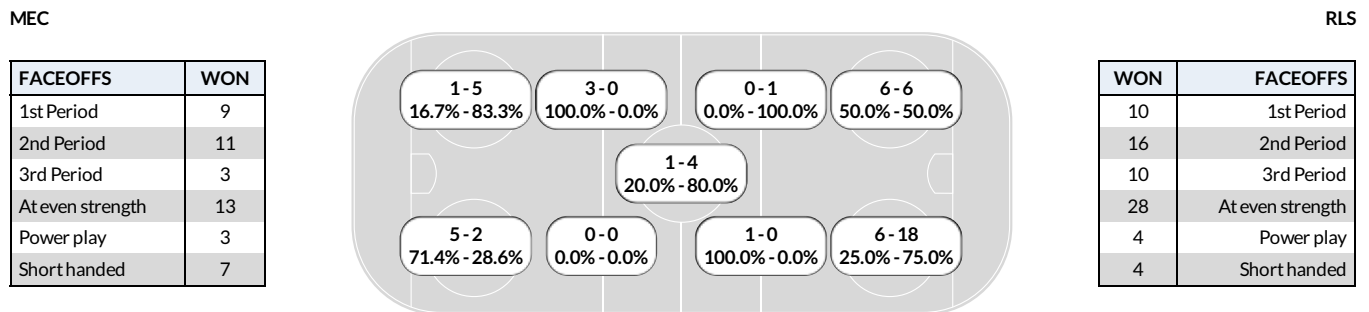

Referee's Signature _____

MSHSL Girls' Hockey Consolation Final Box Score Report

Feb 26, 2022, Start time: 03:09 AM, Tria Rink, St. Paul, Minnesota
Attendance: 83

Game duration: -

Faceoff summary

MEC					RLS					
#	Player	W	L	FO%	#	Player	W	L	FO%	
21	McKenzie Keller	12	12	50.0	15	Kianna Roeske	17	7	70.8	
27	Kalea Homich	8	16	33.3	17	Jordyn Bebus	9	7	56.3	
16	Emmy Schulz	1	0	100.0	5	Abby Storms	9	8	52.9	
2	Sydney Wang	1	3	25.0	20	Sophia Hess	1	1	50.0	
22	Jess Eykyn	1	5	16.7	Totals:			36	23	61.0
Totals:		23	36	39.0						

Faceoff chart

Power play summary

MEC							RLS						
Prd	Start	End	Elapsed	Shots	(Opp)	Goals	Prd	Start	End	Elapsed	Shots	(Opp)	Goals
2	15:54	00:54	02:00	2	0	0	1	11:23	13:23	02:00	1	1	1
2	06:28	08:28	02:00	2	1	0	2	03:29	05:29	02:00	5	0	0
3	13:40	15:40	02:00	2	0	0	2	13:52	15:49	01:57	4	1	1 PPG
Summary: 3 opps, 6 shots, 0 goal, time 06:00							Summary: 3 opps, 10 shots, 1 goal, time 05:57						