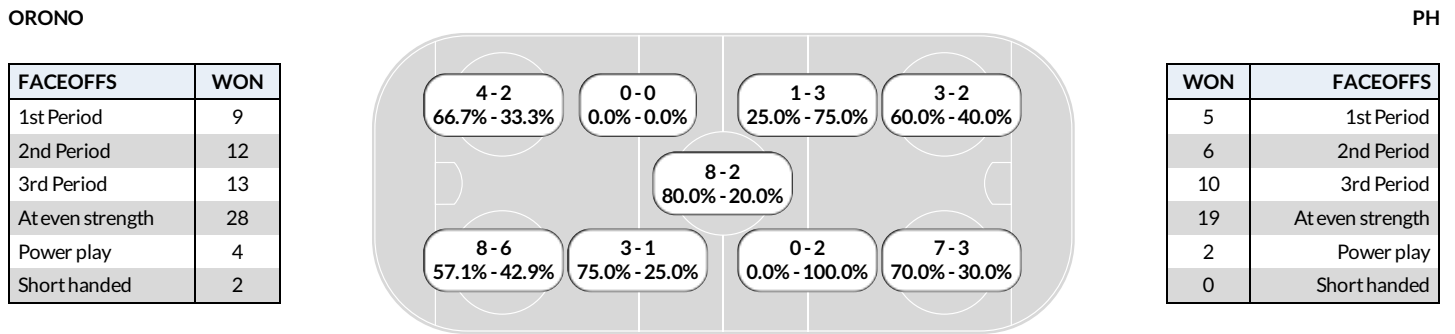

Class A Box Score Report

Feb 25, 2022, Start time: 10:38 AM, Xcel Energy Center, St. Paul, Minnesota
Attendance: 0

Game duration: -

Faceoff summary

ORONO					PH				
#	Player	W	L	FO%	#	Player	W	L	FO%
6	Lyla Ryskamp	18	13	58.1	4	Nya Sieger	10	15	40.0
18	Mia Lopez	10	4	71.4	11	Ember Kehtel	7	10	41.2
21	Kaeli Koopman	6	4	60.0	22	Mya Gunderson	3	5	37.5
Totals:		34	21	61.8	21	Reese Heitzman	1	1	50.0
					6	Hannah Graves	0	1	0.0
					10	Natalie Berg	0	1	0.0
					13	Natalya Hooey	0	1	0.0
					Totals:		21	34	38.2

Faceoff chart

Power play summary

ORONO							PH						
Prd	Start	End	Elapsed	Shots	(Opp)		Prd	Start	End	Elapsed	Shots	(Opp)	
1	00:27	01:26	00:59	3	0	PPG	1	06:14	08:14	02:00	2	0	
3	05:11	07:11	02:00	0	0		2	08:15	10:15	02:00	2	0	
Summary: 2 opps, 3 shots, 1 goal, time 02:59							Summary: 3 opps, 4 shots, 0 goal, time 04:12						

Shootout summary

No Shootouts

Penalty shot summary

No Penalty Shots

Referee's Signature _____