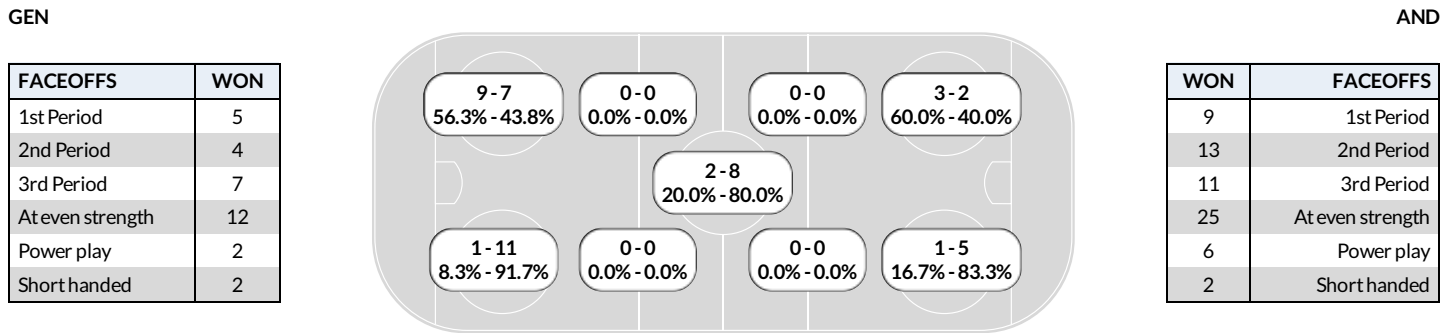

Class AA Box Score Report

Feb 25, 2022, Start time: 08:00 PM, Xcel Energy, St. Paul, Minnesota
Attendance: 0

Game duration: 2:39

Faceoff summary

GEN					AND				
#	Player	W	L	FO%	#	Player	W	L	FO%
7	Cara Sajevic	7	19	26.9	15	Ella Boerger	22	7	75.9
22	Grace Delmonico	6	10	37.5	20	Ashley Grabau	6	2	75.0
3	Rachel Agerter	2	3	40.0	11	Maya Engler	4	4	50.0
4	Maiah Aanenson	1	1	50.0	8	Nora Sauer	1	0	100.0
Totals:		16	33	32.7	18	Pacie Krause	0	1	0.0
Totals:		33	16	67.3	19	Mackenzie Jones	0	2	0.0

Faceoff chart

Power play summary

GEN							AND						
Prd	Start	End	Elapsed	Shots	(Opp)		Prd	Start	End	Elapsed	Shots	(Opp)	
1	15:42	16:03	00:21	1	0	PPG	1	03:59	05:59	02:00	1	0	
2	07:28	07:55	00:27	0	0		1	10:39	11:42	01:03	1	0	PPG
3	12:31	14:31	02:00	1	0		2	05:04	07:04	02:00	0	1	
Summary: 3 opps, 2 shots, 1 goal, time 02:48							2	09:28	09:55	00:27	0	0	
							3	17:00	01:38	01:38	3	0	PPG
							3	07:10	09:10	02:00	2	0	
							Summary: 6 opps, 7 shots, 2 goal, time 09:08						

Shootout summary

No Shootouts

Penalty shot summary

No Penalty Shots

Referee's Signature _____