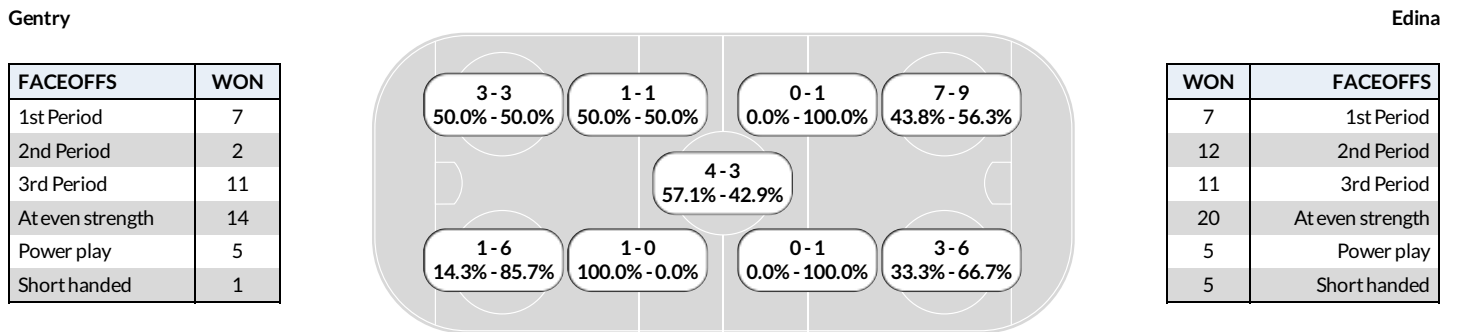

Referee's Signature _____

Class AA Box Score Report

Feb 26, 2022, Start time: 11:00 AM, Xcel Energy Center, St. Paul, Minnesota
Attendance: 0

Game duration: 1:49

Faceoff summary

Gentry					Edina				
#	Player	W	L	FO%	#	Player	W	L	FO%
7	Cara Sajevic	13	20	39.4	11	Jane Kuehl	21	8	72.4
22	Grace Delmonico	4	7	36.4	17	Lauren Zawoyski	4	1	80.0
4	Maiah Aanenson	3	2	60.0	7	Taylor Porthan	2	4	33.3
5	Alexa Hanrahan	0	1	0.0	19	Ellie Chapman	2	5	28.6
Totals:		20	30	40.0	Totals:		30	20	60.0

Faceoff chart

Power play summary

Gentry							Edina						
Prd	Start	End	Elapsed	Shots	(Opp)	Goal	Prd	Start	End	Elapsed	Shots	(Opp)	Goal
1	10:17	10:35	00:18	0	0		1	12:17	12:35	00:18	1	0	
1	13:13	15:13	02:00	0	0		2	16:01	01:01	02:00	2	0	
3	16:28	01:28	02:00	3	0		3	02:37	03:46	01:09	1	1	
3	00:37	01:46	01:09	0	0		3	06:43	08:43	02:00	2	1	
3	09:26	11:26	02:00	1	1		Summary: 4 opps, 6 shots, 0 goal, time 05:27						
Summary: 5 opps, 4 shots, 0 goal, time 06:36													