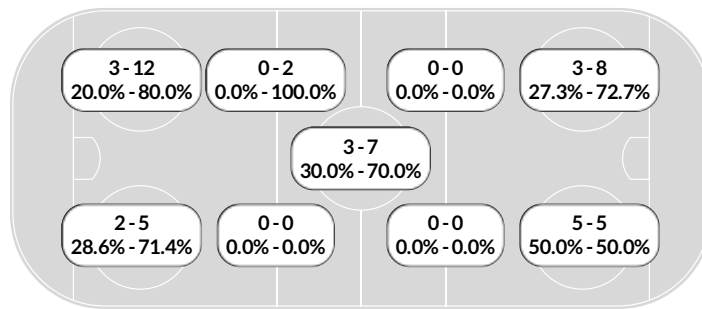

Referee's Signature _____

MSHSL Girls Class AA Quarterfinal Box Score Report

Feb 24, 2022, Start time: 10:05 AM, Xcel Energy Center, St. Paul, Minnesota
Attendance: 0

Game duration: 2:44

Faceoff summary

Northfield

#	Player	W	L	FO%
9	Ayla Puppe	10	26	27.8
3	Isabelle Stephe	4	10	28.6
18	Emily Beaham	1	0	100.0
5	Emerson Garlie	1	1	50.0
2	Megan Snyder	0	1	0.0
17	Rita Langford	0	1	0.0
Totals:		16	39	29.1

Edina

#	Player	W	L	FO%
11	Jane Kuehl	17	5	77.3
19	Elle Chapman	6	2	75.0
20	Berit Lindborg	6	5	54.5
7	Taylor Porthan	5	3	62.5
18	Annika Kilberg	2	0	100.0
10	Hannah Halverson	2	1	66.7
17	Lauren Zawoski	1	0	100.0
Totals:		39	16	70.9

Faceoff chart

Northfield

FACEOFFS	WON
1st Period	6
2nd Period	5
3rd Period	5
At even strength	14
Power play	1
Short handed	1

Edina

WON	FACEOFFS
11	1st Period
12	2nd Period
16	3rd Period
23	At even strength
10	Power play
6	Short handed

Power play summary

Northfield

Prd	Start	End	Elapsed	Shots	(Opp)	
2	05:44	06:53	01:09	0	0	
2	09:46	11:19	01:33	0	1	
3	08:30	10:30	02:00	2	0	
Summary: 3 opps, 2 shots, 0 goal, time 04:42						

Edina

Prd	Start	End	Elapsed	Shots	(Opp)	
1	02:17	04:17	02:00	3	1	
1	15:54	16:13	00:19	1	0	PPG
2	07:44	08:53	01:09	0	0	
2	12:38	14:38	02:00	4	1	PPG
3	02:05	04:05	02:00	4	0	PPG
3	03:31	05:31	02:00	3	0	
Summary: 6 opps, 15 shots, 3 goal, time 08:54						