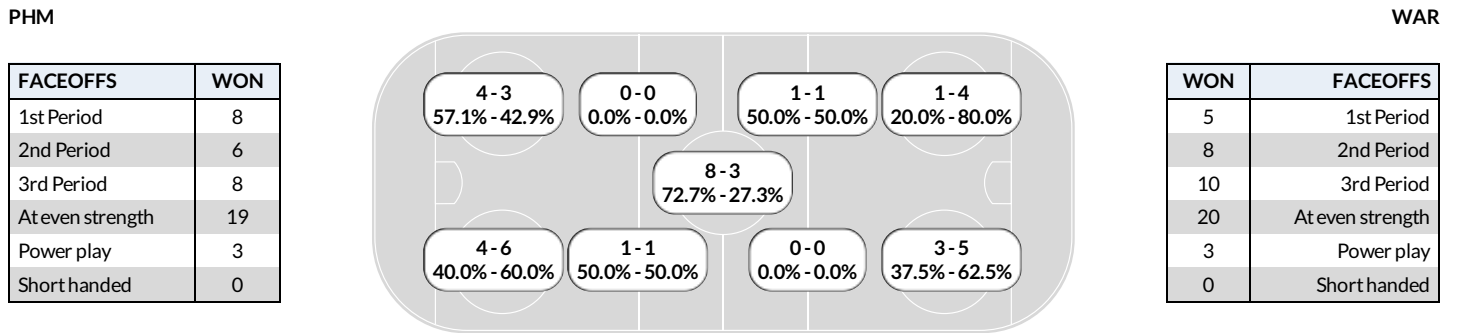

Class A Box Score Report

Feb 26, 2022, Start time: 04:00 PM, Xcel Energy Center, St. Paul, Minnesota
Attendance: 0

Game duration: 1:58

Faceoff summary

PHM					WAR				
#	Player	W	L	FO%	#	Player	W	L	FO%
4	Nya Sieger	11	8	57.9	14	Madison Lavergne	10	11	47.6
11	Ember Kehtel	5	7	41.7	2	Maddie Skogman	7	2	77.8
22	Mya Gunderson	3	3	50.0	16	Kate Johnson	3	1	75.0
21	Reese Heitzman	2	2	50.0	17	Abbey Reule	3	8	27.3
13	Natalya Hooey	1	2	33.3	Totals:		23	22	51.1
6	Hannah Graves	0	1	0.0					
Totals:		22	23	48.9					

Faceoff chart

Power play summary

PHM							WAR						
Prd	Start	End	Elapsed	Shots	(Opp)		Prd	Start	End	Elapsed	Shots	(Opp)	
3	14:18	16:18	02:00	1	1		2	08:24	09:17	00:53	1	0	PPG
Summary: 1 opps, 1 shots, 0 goal, time 02:00							2	15:30	16:03	00:33	2	0	PPG
							Summary: 2 opps, 3 shots, 2 goal, time 01:26						