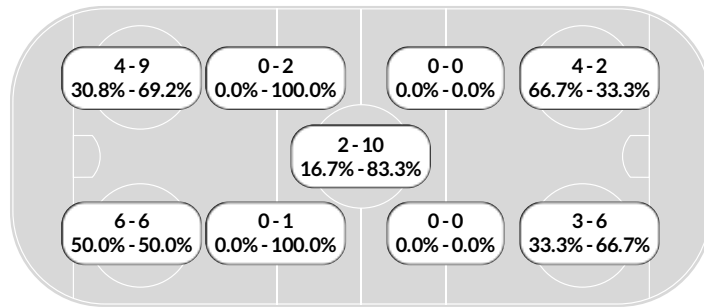

Referee's Signature _____

MSHSL Class A Quarterfinal Box Score Report

Feb 23, 2022, Start time: 12:54 PM, Xcel Energy Center, St. Paul, Minnesota
Attendance: 0

Game duration: 2:10

Faceoff summary

Albert Lea

#	Player	W	L	FO%
2	Lucy Stay	10	13	43.5
18	Shelby Evans	5	18	21.7
10	Lillian Hernandez	4	5	44.4
Totals:		19	36	34.5

Proctor/Hermantown

#	Player	W	L	FO%
4	Nya Sieger	12	9	57.1
22	Mya Gunderson	11	3	78.6
11	Ember Kehtel	8	3	72.7
27	Izy Fairchild	2	0	100.0
13	Natalya Hooey	2	2	50.0
10	Natalie Berg	1	1	50.0
3	Ella Rothe	0	1	0.0
Totals:		36	19	65.5

Faceoff chart

Albert Lea

FACEOFFS	WON
1st Period	7
2nd Period	8
3rd Period	4
At even strength	15
Power play	2
Short handed	2

Proctor/Hermantown

WON	FACEOFFS
12	1st Period
15	2nd Period
9	3rd Period
32	At even strength
2	Power play
2	Short handed

Power play summary

Albert Lea

Prd	Start	End	Elapsed	Shots	(Opp)	
1	14:34	16:34	02:00	3	1	
2	06:44	08:44	02:00	0	2	
2	11:21	13:07	01:46	0	0	
Summary: 3 opps, 3 shots, 0 goal, time 05:46						

Proctor/Hermantown