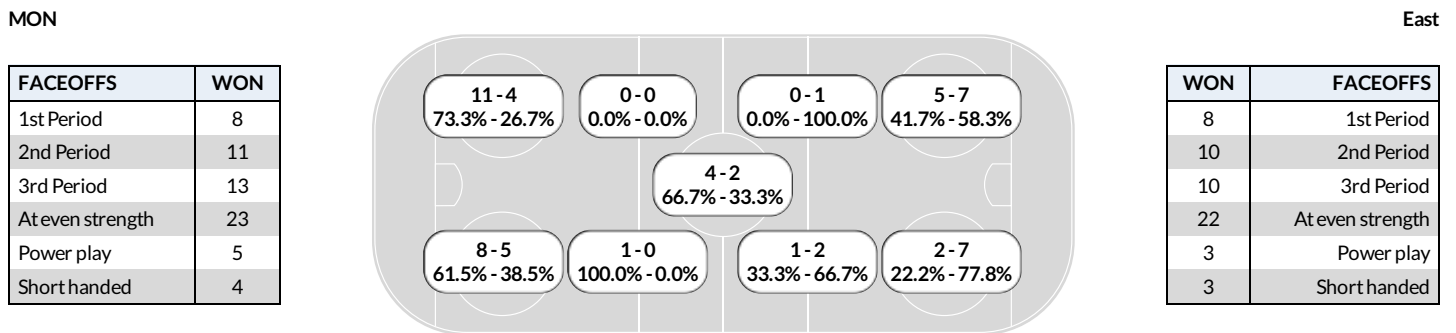

Ice Hockey Box Score Report

Mar 10, 2022, Start time: 02:39 AM, 3M at Mariucci, Minneapolis, Minnesota
Attendance: 0

Game duration: -

Faceoff summary

MON					East				
#	Player	W	L	FO%	#	Player	W	L	FO%
22	Wilson Dahlheimer	19	10	65.5	16	Quintin Steindl	16	18	47.1
21	Brayden Dunn	9	9	50.0	17	Andrew Bastian	8	5	61.5
19	Brooks Wilson	2	7	22.2	14	Andrew Sorbo	2	7	22.2
5	Roman Thompson	1	1	50.0	4	Jayden Larson	1	0	100.0
24	Gunnar Simon	1	1	50.0	8	Christian Theuninck	1	1	50.0
Totals:		32	28	53.3	Totals:		28	32	46.7

Faceoff chart

Power play summary

MON							East						
Prd	Start	End	Elapsed	Shots	(Opp)		Prd	Start	End	Elapsed	Shots	(Opp)	
1	09:46	11:46	02:00	0	0		2	09:07	11:07	02:00	1	0	
2	04:58	06:58	02:00	2	1		2	15:47	16:29	00:42	0	0	
2	13:47	14:29	00:42	1	0		3	00:44	02:44	02:00	3	0	
Summary: 3 opps, 3 shots, 0 goal, time 04:42							Summary: 4 opps, 4 shots, 0 goal, time 06:42						

Shootout summary

No Shootouts

Penalty shot summary

No Penalty Shots

Referee's Signature _____