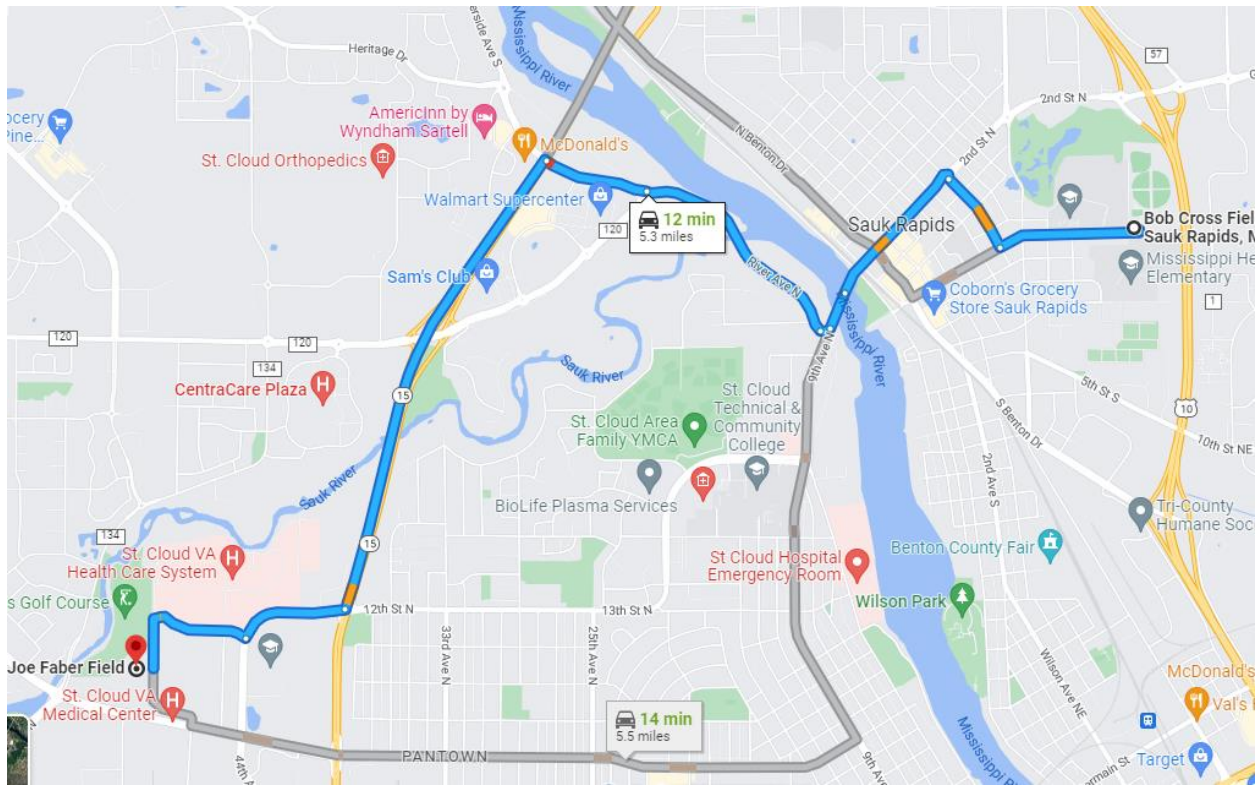

CLASS A FABER-BOB CROSS

5001 Veterans Dr, St Cloud, MN 56303 - 40 10th Ave S. Sauk Rapids, MN 56379

CLASS AA PUTZ-Orthopedic Sports Field 5001 Veterans Dr, St Cloud, MN 56303 - 802 12th St. N. Sartell, MN 56377