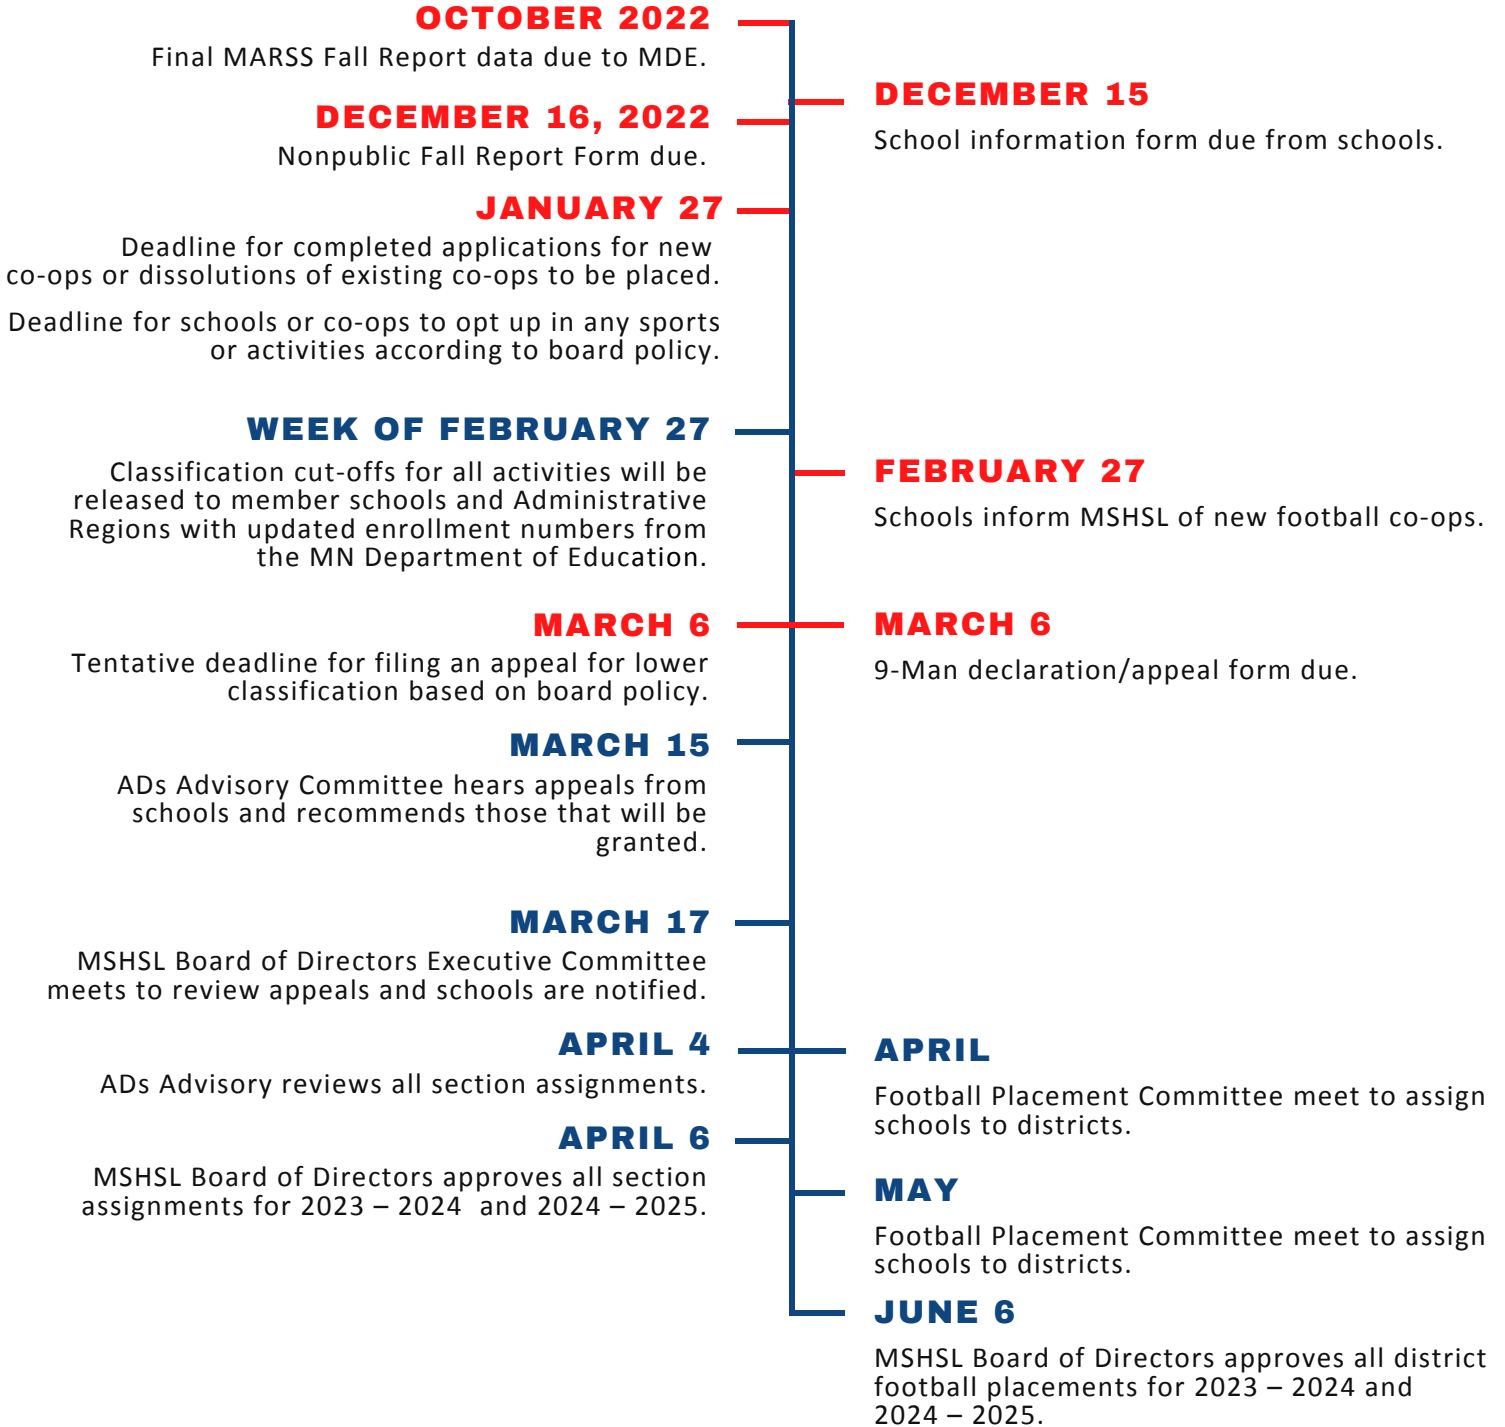

MINNESOTA STATE HIGH SCHOOL LEAGUE

2023-2024 and 2024-2025 TIMELINE

CLASSIFICATION / COMPETITIVE SECTION PLACEMENT	DISTRICT FOOTBALL
--	-------------------

Dates below are 2023 and are subject to change.

RED = Action required by member schools
BLUE = Informational only, no action required