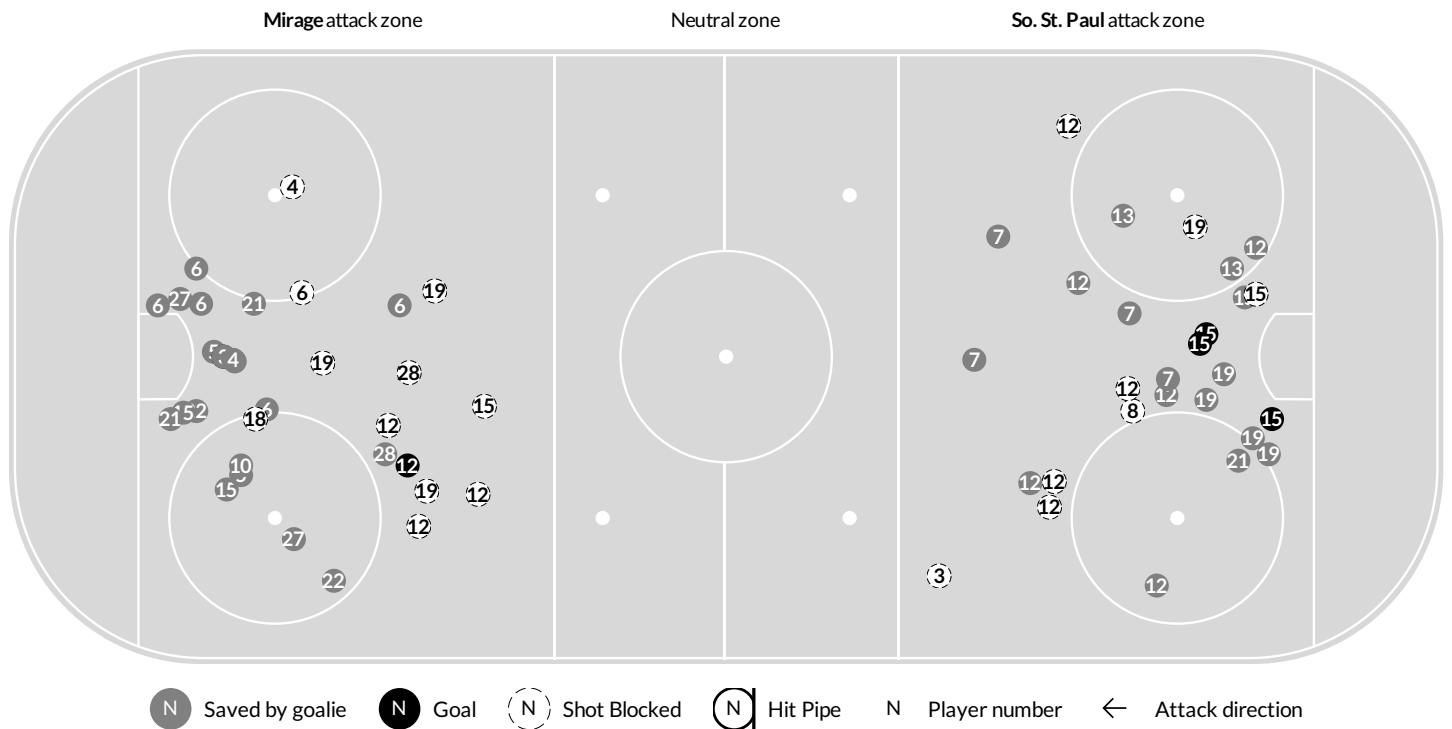

Shootout summary

No Shootouts

Penalty shot summary

No Penalty Shots

Referee's Signature _____

2023 MSHSL Girls A Shot Chart Report

Feb 25, 2023, Start time: 09:00 AM, Xcel Energy Ctr, St. Paul, Minnesota
Attendance: 0

Game duration: 1:42

PROCTOR-HERMANTOWN

2 - 3

SOUTH ST. PAUL

Scoring by period

Team	1	2	3	OT 1
Proctor-Hermantown	1	1	0	0
South St. Paul	1	0	1	1

Shot chart

Shot summary

Mirage						So. St. Paul					
	1	2	3	OT 1	Tot		1	2	3	OT 1	Tot
Total shots attempted	17	12	10	2	41	Total shots attempted	6	13	15	3	37
Blocked by defense	3	3	5	0	11	Blocked by defense	1	2	4	1	8
Shots Off Target	4	2	1	1	8	Shots Off Target	1	4	4	0	9
Pipes	0	0	0	0	0	Pipes	0	0	0	0	0
Total shots on-target	10	7	4	1	22	Total shots on-target	4	7	7	2	20
Shots saved by goalie Suri Langley	3	7	6	1	17	Shots saved by goalie Delaney Norman	9	6	4	1	20
Goals scored:					2	Goals scored:					3