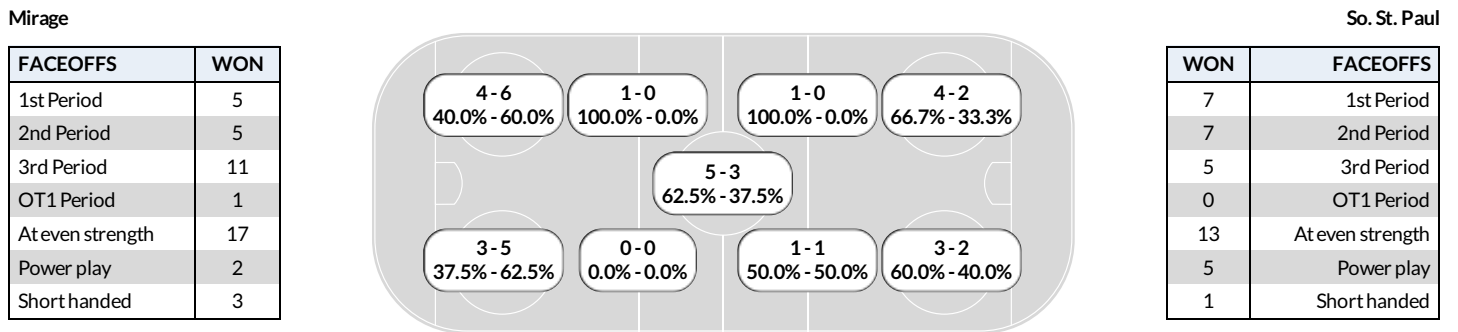

Referee's Signature _____

2023 MSHSL Girls A Box Score Report

Feb 25, 2023, Start time: 09:00 AM, Xcel Energy Ctr, St. Paul, Minnesota
Attendance: 0

Game duration: 1:42

Faceoff summary

Mirage					So. St. Paul				
#	Player	W	L	FO%	#	Player	W	L	FO%
4	Nya Sieger	11	6	64.7	19	Sarah Wincentzen	10	17	37.0
5	Hailey Jussila	4	5	44.4	13	Eva Beck	5	3	62.5
27	Izzy Fairchild	4	6	40.0	12	Alida Ahern	1	0	100.0
8	Anika Burke	1	0	100.0	15	Bailey Vesper	1	0	100.0
21	Reese Heitzman	1	0	100.0	8	Kylie Stengel	1	1	50.0
22	Mya Gunderson	1	1	50.0	9	Liberty Felton	1	1	50.0
13	Natalya Hooley	0	1	0.0	Totals:		19	22	46.3
Totals:		22	19	53.7					

Faceoff chart

Power play summary

Mirage							So. St. Paul						
Prd	Start	End	Elapsed	Shots	(Opp)		Prd	Start	End	Elapsed	Shots	(Opp)	
1	14:14	16:14	02:00	2	0		2	05:12	07:12	02:00	3	0	
3	00:10	01:28	01:18	0	1		2	09:07	11:07	02:00	1	1	
Summary: 2 opps, 2 shots, 0 goal, time 03:18							2	09:51	11:51	02:00	0	0	
							3	02:10	03:28	01:18	2	0	
							3	06:12	08:12	02:00	1	0	
							3	11:16	13:16	02:00	1	1	
							Summary: 6 opps, 8 shots, 0 goal, time 10:02						

Shootout summary

No Shootouts

Penalty shot summary

No Penalty Shots

Referee's Signature _____

2023 MSHSL Girls A Shot Chart Report

Feb 25, 2023, Start time: 09:00 AM, Xcel Energy Ctr, St. Paul, Minnesota
Attendance: 0