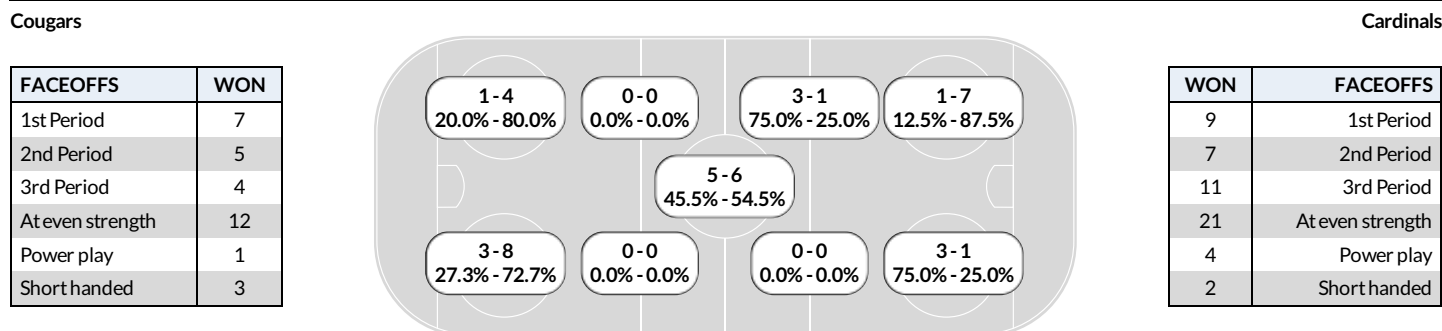

ME vs LU Box Score Report

Feb 23, 2023, Start time: 03:54 AM, , , Minnesota
Attendance: 103

Game duration: 7:47

Penalty summary

Prd	Player	Team	Min	Offense	Time	
1st	Greta McClure	LUC	2	Interference	03:55	PP
1st	Greta McClure	LUC	2	Hooking	06:50	PP
1st	Trinity Jackson	MEC	2	Tripping	14:13	PP
2nd	Anika Boll	LUC	2	Interference	08:37	PP
2nd	Mckenzie Keller	MEC	2	High Sticking	08:57	PP

Prd	Player	Team	Min	Offense	Time	
2nd	Kailey Newton	MEC	2	Cross Checking	11:52	PP
2nd	Kailey Newton	MEC	2	Roughing	15:25	PP
3rd	Ava Tibodeu	MEC	2	Tripping	06:06	PP
3rd	Tenley Behr	LUC	2	Tripping	15:54	PP

Faceoff summary

Cougars						Cardinals					
#	Player	W	L	FO%		#	Player	W	L	FO%	
5	Ava Tibodeu	7	7	50.0		10	Payton Behr	20	9	69.0	
21	Mckenzie Keller	7	13	35.0		8	Ella Apel	3	0	100.0	
13	Breille Newton	1	1	50.0		3	Tenley Behr	3	6	33.3	
22	Jessica Eykyn	1	4	20.0		14	Kamryn Van Batavia	1	0	100.0	
3	Ashley Fischer	0	1	0.0		19	Hannah Woodley	0	1	0.0	
18	Kira Prange	0	1	0.0		Totals:			27	16	62.8
Totals:		16	27	37.2							

Faceoff chart

Power play summary

Cougars							Cardinals						
Prd	Start	End	Elapsed	Shots	(Opp)		Prd	Start	End	Elapsed	Shots	(Opp)	
1	03:55	04:56	01:01	2	0	PPG	1	14:13	16:13	02:00	4	0	
1	06:50	07:30	00:40	1	0	PPG	2	10:37	10:57	00:20	0	0	
2	08:37	08:57	00:20	0	0		2	11:52	12:15	00:23	2	0	PPG
3	15:54	16:38	00:44	1	0	PPG	3	15:25	00:25	02:00	2	0	
Summary: 4 opps, 4 shots, 3 goal, time 02:45							3	06:06	07:02	00:56	4	0	PPG
							Summary: 5 opps, 12 shots, 2 goal, time 05:39						

Shootout summary

No Shootouts

Penalty shot summary

No Penalty Shots

Referee's Signature _____