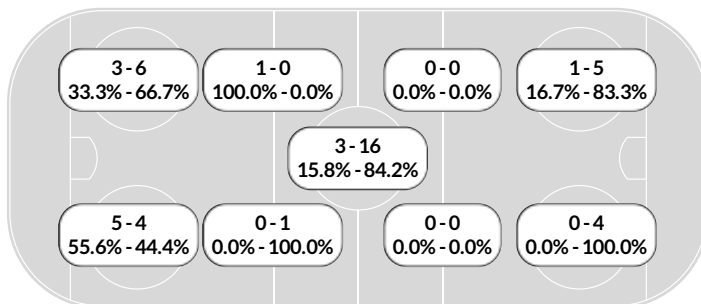

Penalty summary

Prd	Player	Team	Min	Offense	Time	
1st	Olivia Ellsworth	Albert Lea	2	Tripping	02:54	PP
2nd	TEAM	Albert Lea	2	Too many players on ice	01:21	PP
2nd	Lila Lanctot	Warroad	2	Body checking	06:04	PP

Prd	Player	Team	Min	Offense	Time	
2nd	Rylee Bartz	Warroad	2	Interference	06:24	PP
2nd	Olivia Ellsworth	Albert Lea	2	Tripping	14:30	PP

Faceoff summary

Albert Lea

#	Player	W	L	FO%
13	Hanna Austinson	6	21	22.2
18	Shelby Evans	4	13	23.5
16	Kaylee Henderson	3	0	100.0
8	Maria Clarey	0	1	0.0
20	Morgan Goskeson	0	1	0.0
Totals:		13	36	26.5

Warroad

#	Player	W	L	FO%
6	Rylee Bartz	14	4	77.8
17	Abbey Reule	14	4	77.8
2	Maggie Skogman	5	3	62.5
15	Linnea Harren	3	0	100.0
13	Talya Hendrickson	0	1	0.0
16	Kate Johnson	0	1	0.0
Totals:		36	13	73.5

Faceoff chart

Albert Lea

FACEOFFS	WON
1st Period	5
2nd Period	4
3rd Period	4
At even strength	11
Power play	2
Short handed	0

Warroad

WON	FACEOFFS
12	1st Period
17	2nd Period
7	3rd Period
31	At even strength
3	Power play
2	Short handed