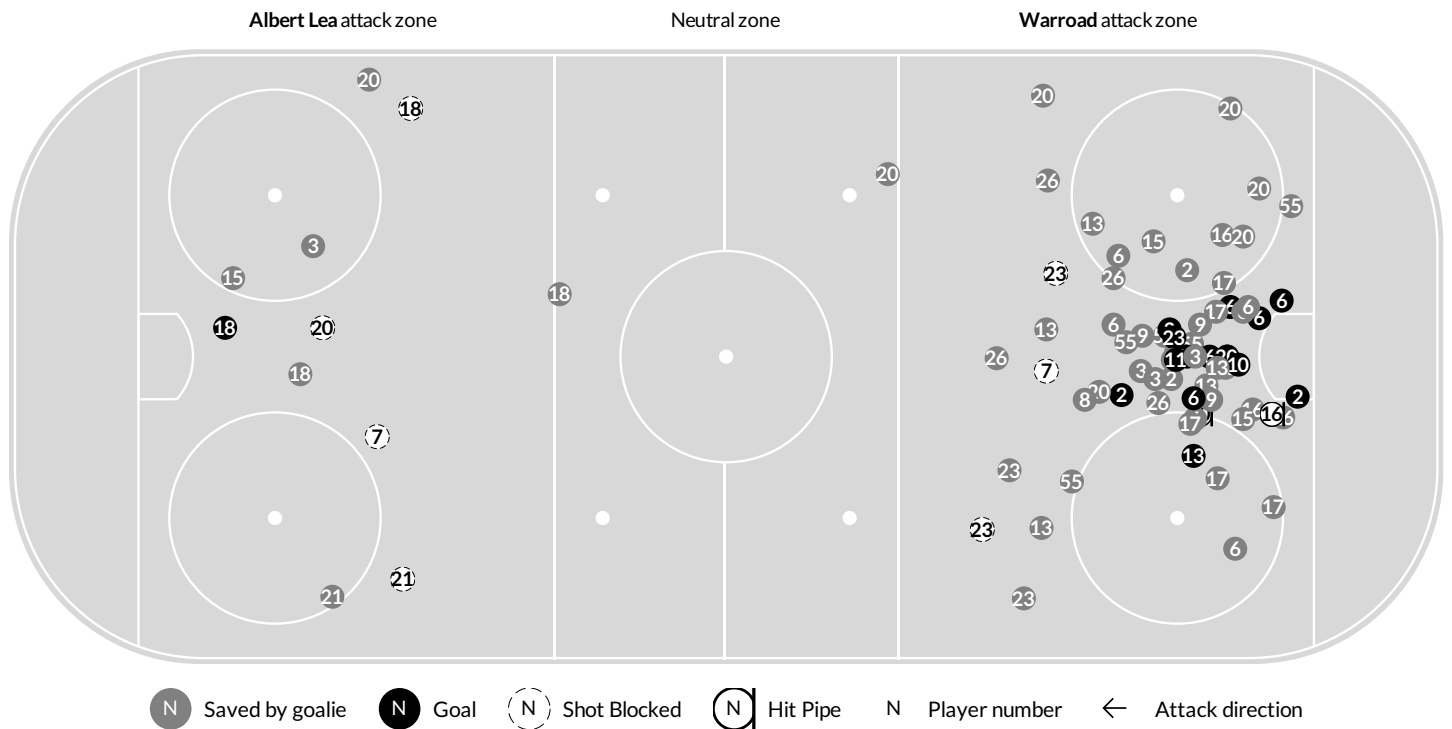

Shootout summary

No Shootouts

Penalty shot summary

No Penalty Shots

Referee's Signature _____

2023 MSHSL Girls A Shot Chart Report

Feb 22, 2023, Start time: 06:00 PM, Xcel Energy, St. Paul, Minnesota
Attendance: 0

Game duration: 1:36

ALBERT LEA

1 - 15

WARROAD

Scoring by period

Team	1	2	3
Albert Lea	0	1	0
Warroad	4	5	6

Shot chart

Shot summary

Albert Lea					Warroad				
	1	2	3	Tot		1	2	3	Tot
Total shots attempted	3	5	3	11	Total shots attempted	36	39	20	95
Blocked by defense	1	2	1	4	Blocked by defense	2	1	0	3
Shots Off Target	0	0	0	0	Shots Off Target	7	11	5	23
Pipes	0	0	0	0	Pipes	1	1	0	2
Total shots on-target	2	3	2	7	Total shots on-target	26	26	15	67
Shots saved by goalie Rachel Doppelhammer	0	0	6	6	Shots saved by goalie Kate Stephens	2	2	2	6
Shots saved by goalie Jayda Moyer	22	21	3	46					
Goals scored:				1	Goals scored:				15