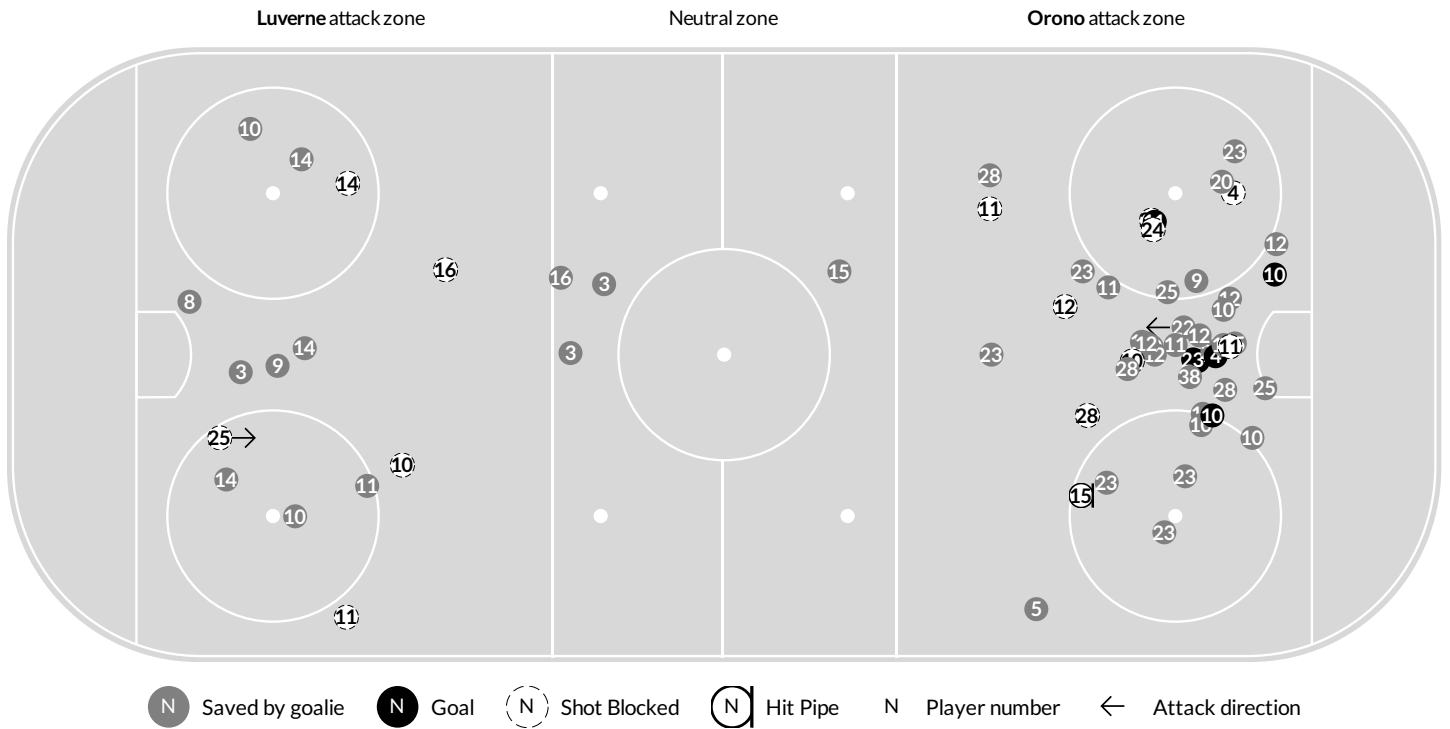

2023 MSHSL Girls A Shot Chart Report

Feb 22, 2023, Start time: 01:00 PM, Xcel Energy Ctr, St. Paul, Minnesota
Attendance: 0

Game duration: 1:53

LUVERNE   **0 - 6**   **ORONO**

Scoring by period

Team	1	2	3
Luverne	0	0	0
Orono	3	2	1

Shot chart

Shot summary

Luverne					Orono				
	1	2	3	Tot		1	2	3	Tot
Total shots attempted	3	11	11	25	Total shots attempted	22	21	15	58
Blocked by defense	0	2	2	4	Blocked by defense	4	2	3	9
Shots Off Target	0	4	4	8	Shots Off Target	3	2	4	9
Pipes	0	0	0	0	Pipes	0	1	0	1
Total shots on-target	3	5	5	13	Total shots on-target	15	16	8	39
Shots saved by goalie Mallory Von Tersch	12	14	7	33	Shots saved by goalie Celia Dahl	3	5	5	13
Goals scored:				0	Goals scored:				6