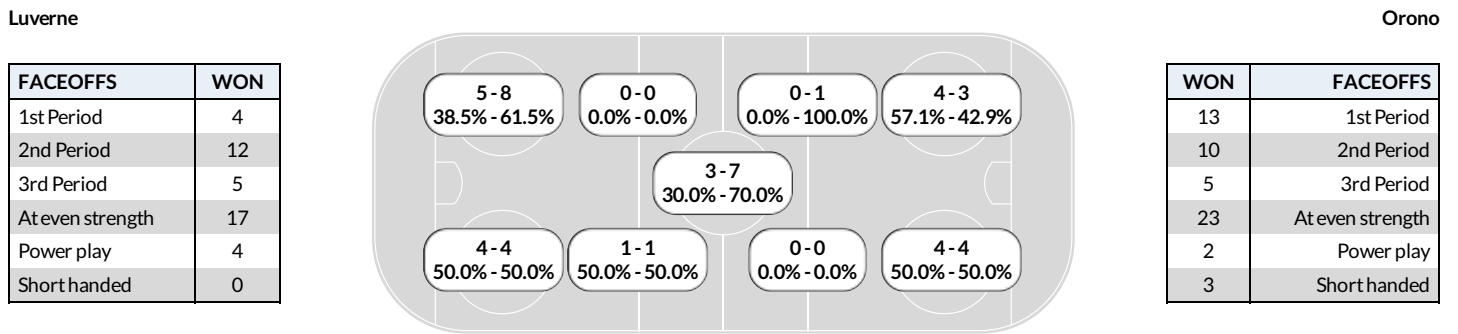

2023 MSHSL Girls A Box Score Report

Feb 22, 2023, Start time: 01:00 PM, Xcel Energy Ctr, St. Paul, Minnesota
Attendance: 0

Game duration: 1:53

Faceoff summary

Luverne					Orono				
#	Player	W	L	FO%	#	Player	W	L	FO%
10	Payton Behr	14	13	51.9	23	Macy Rasmussen	13	5	72.2
3	Tenley Behr	4	9	30.8	16	Josie Raiche	5	4	55.6
8	Ella Apel	3	6	33.3	25	Alexa Niccum	5	6	45.5
Totals:		21	28	42.9	10	Zoe Lopez	2	0	100.0
					12	Kali Schmidt	2	4	33.3
					11	Maddy Kimbrel	1	0	100.0
					8	Anika Fortin	0	1	0.0
					24	Estella Ryskamp	0	1	0.0
					Totals:		28	21	57.1

Faceoff chart

Power play summary

Luverne							Orono						
Prd	Start	End	Elapsed	Shots	(Opp)		Prd	Start	End	Elapsed	Shots	(Opp)	
2	16:42	01:42	02:00	0	1		1	03:50	05:43	01:53	1	0	PPG
2	02:25	04:25	02:00	2	1		1	13:03	15:03	02:00	0	0	
3	17:00	02:00	02:00	0	1		Summary: 2 opps, 1 shots, 1 goal, time 03:53						
3	05:57	07:57	02:00	1	1								
Summary: 4 opps, 3 shots, 0 goal, time 08:00													

Shootout summary

No Shootouts

Penalty shot summary

No Penalty Shots

Referee's Signature _____