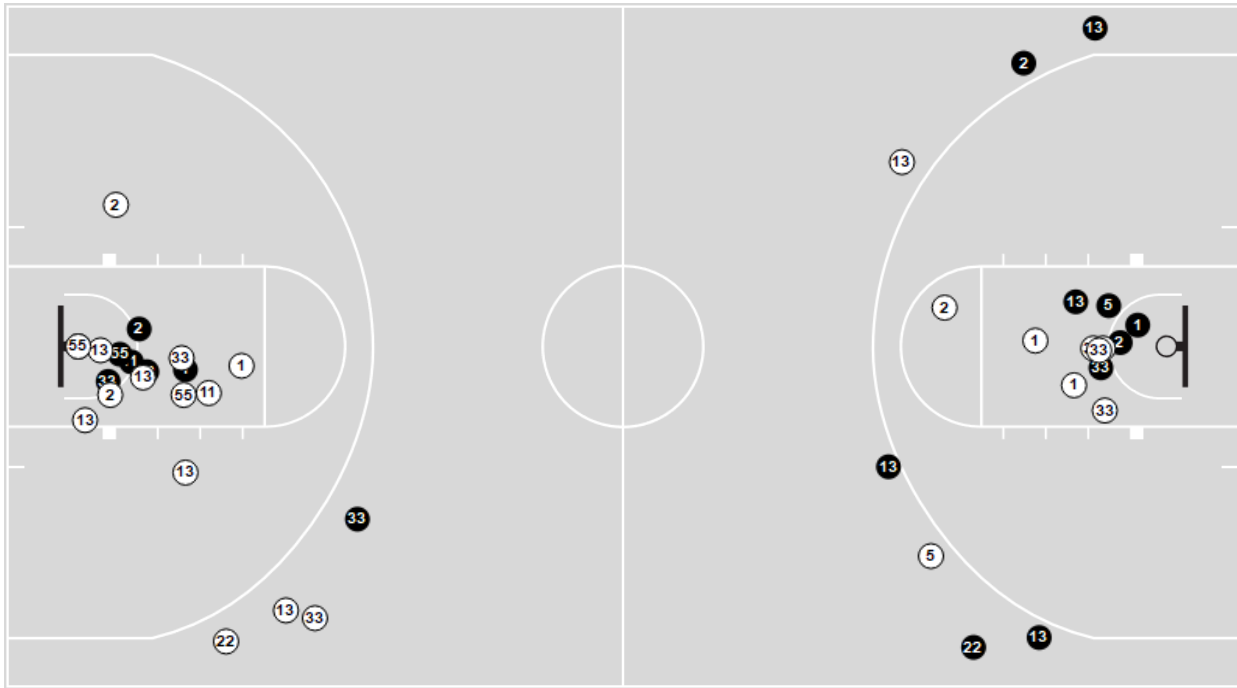

Officials: Dave Bendix, Karen Beckman, Jeff Wechman

Players => All ; FG Types => All ; Results => All ;
Albany

All Field Goals