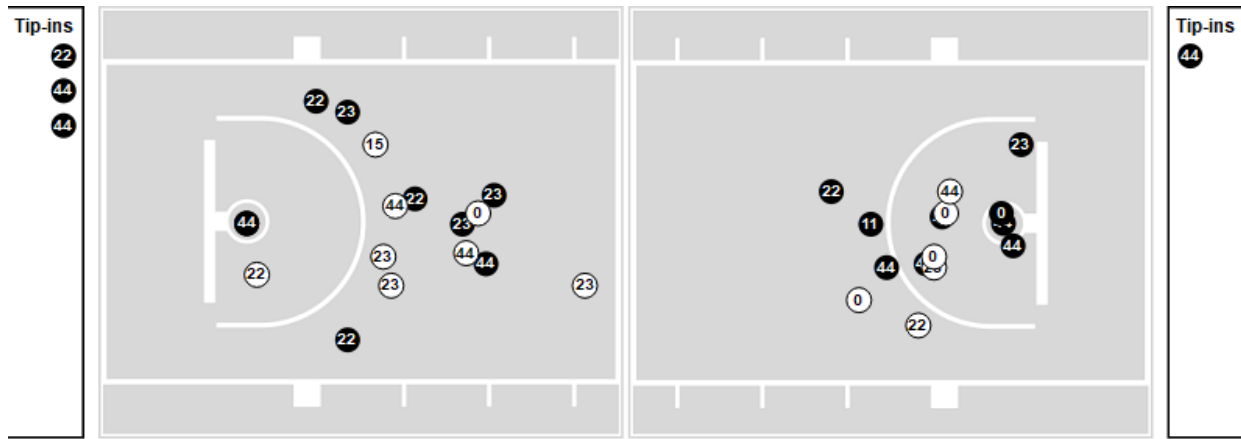

Shots in the Paint

● Made ○ Missed N - Player Number

Albany	M/A	%
Field Goals	24/48	50
2 Points	19/36	53
3 Points	5/12	42
Free Throws	19/25	76

Albany	M/A	%
Points in the Paint	38 (19/33)	58
Fast Break Points	11 (8/12)	67
Second Chance Points	12 (6/11)	55
Effective FG%	55