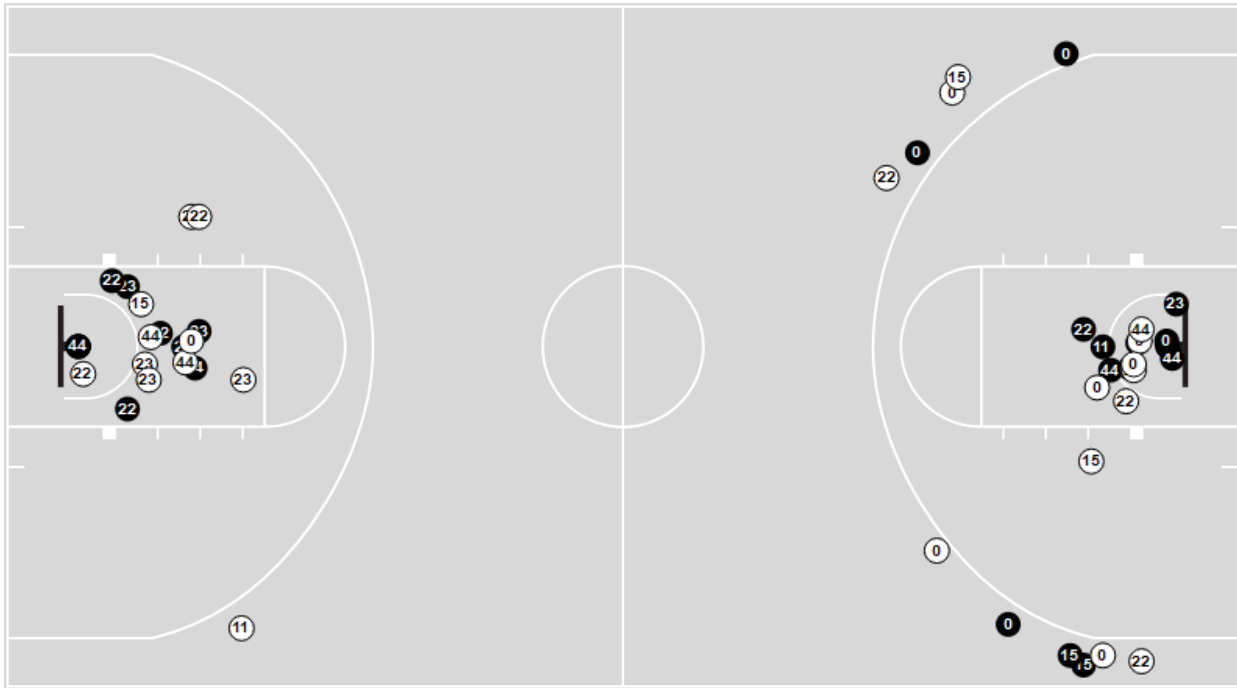

Officials: Ryan Weinzierl, Todd Klingsporn, Bruce Jean

Players => All ; FG Types => All ; Results => All ;
Albany

All Field Goals