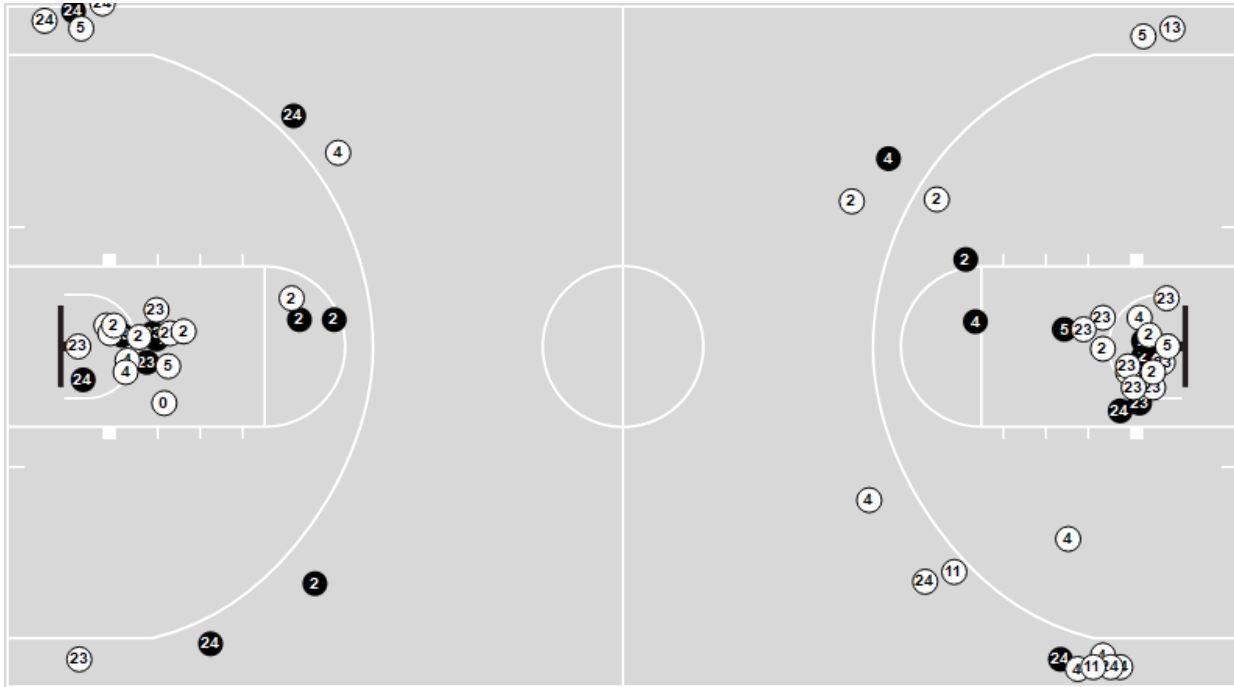

Players => All ; FG Types => All ; Results => All ;
Minnehaha

All Field Goals