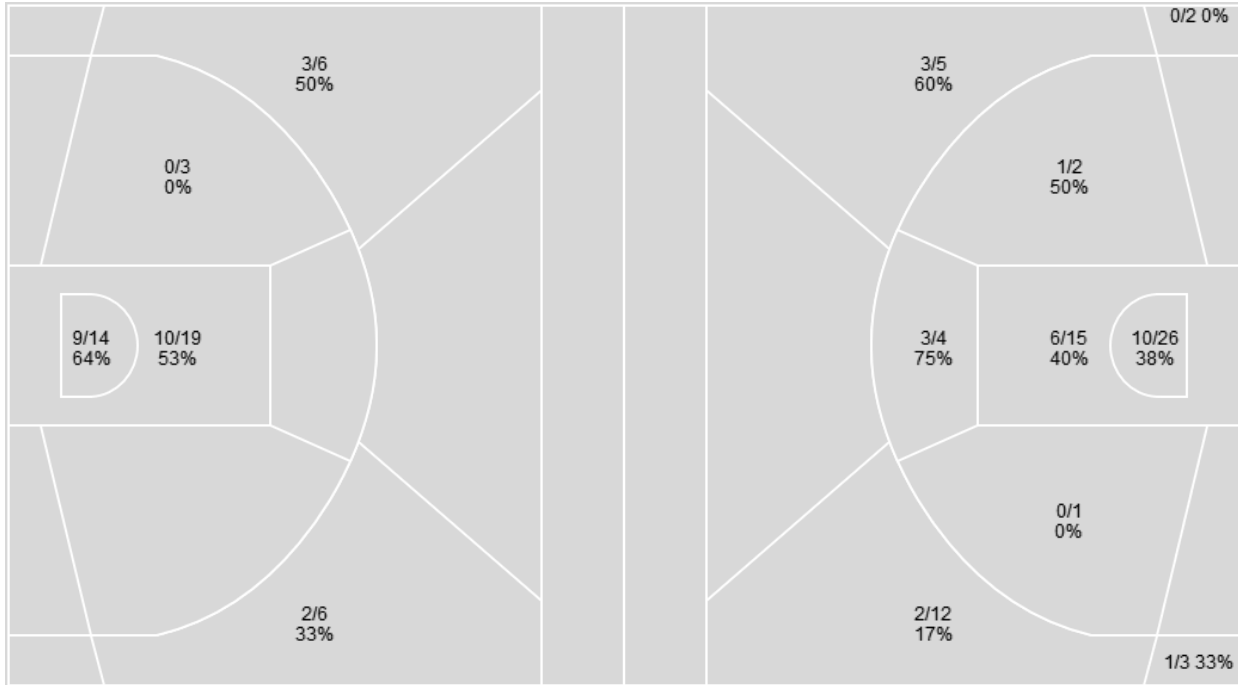

Players => All; FG Types => All ; Results => All ;

Players => All; FG Types => All ; Results => All ;

Albany

Minnehaha

Albany	M/A	%
Field Goals	24/48	50
2 Points	19/36	53
3 Points	5/12	42
Free Throws	19/25	76

Minnehaha	M/A	%
Field Goals	26/70	37
2 Points	20/48	42
3 Points	6/22	27
Free Throws	7/9	78