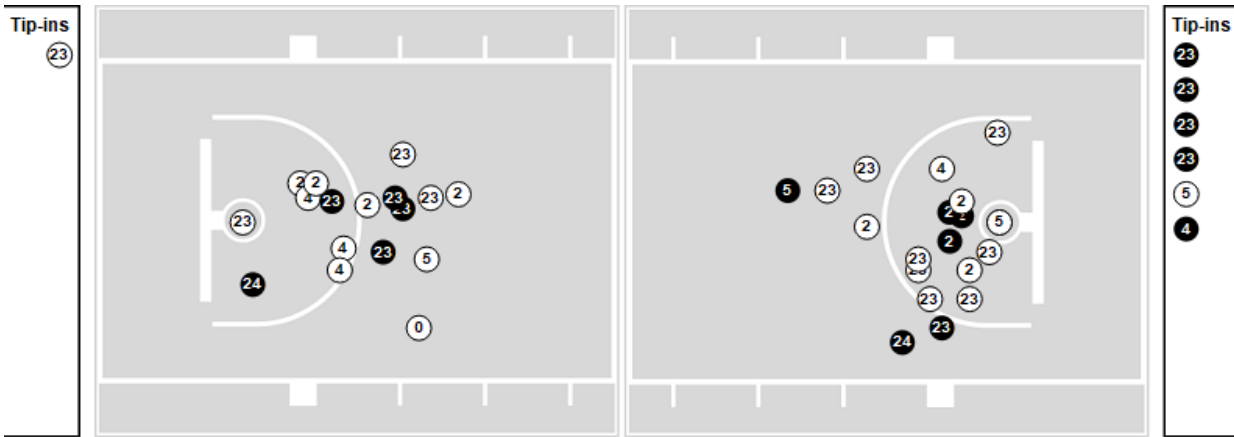

**Minnehaha at Albany**03/25/23 Target Center, Minneapolis, Minn.
Class AA State Finals

Officials: Ryan Weinzierl, Todd Klingsporn, Bruce Jean

Minnehaha

No	Name	Mins		Score		Points Diff		Points per Min		Assists		Rebounds		Steals		Turnovers	
		On	Off	On	Off	On	Off	On	Off	On	Off	On	Off	On	Off	On	Off
0	TJ Cusciotta	07:41	28:19	9-17	56-55	-8	1	1.17	1.98	0	8	2	24	1	9	0	4
2	Jerome Williams	36:00	00:00	65-72	0-0	-7	0	1.81	0.00	8	0	26	0	10	0	4	0
3	Donte Thomas	08:48	27:12	9-11	56-61	-2	-5	1.02	2.06	1	7	4	22	6	4	1	3
4	Lorenzo Lewy	30:06	05:54	55-61	10-11	-6	-1	1.83	1.69	6	2	19	7	8	2	4	0
5	Harrison Aligbe	29:04	06:56	58-61	7-11	-3	-4	2.00	1.01	8	0	23	3	7	3	3	1
11	Fitta Jafar	06:33	29:27	12-17	53-55	-5	-2	1.83	1.80	2	6	9	17	0	10	1	3
13	Quincy Starling	03:08	32:52	6-9	59-63	-3	-4	1.91	1.80	0	8	4	22	2	8	0	4
15	Kingston Manning	04:30	31:30	3-12	62-60	-9	2	0.67	1.97	0	8	1	25	2	8	2	2
23	Rolyns Aligbe	26:07	09:53	50-45	15-27	5	-12	1.91	1.52	8	0	18	8	8	2	3	1
24	Mateo Cortes-Weiss	28:03	07:57	58-55	7-17	3	-10	2.07	0.88	7	1	24	2	6	4	2	2

Albany

No	Name	Mins		Score		Points Diff		Points per Min		Assists		Rebounds		Steals		Turnovers	
		On	Off	On	Off	On	Off	On	Off	On	Off	On	Off	On	Off	On	Off
0	Zeke Austin	31:23	04:37	69-56	3-9	13	-6	2.20	0.65	10	1	31	8	1	1	10	7
3	Carter Voss	04:29	31:31	5-4	67-61	1	6	1.12	2.13	1	10	7	32	0	2	5	12
11	Tanner Reis	31:31	04:29	67-61	5-4	6	1	2.13	1.12	10	1	32	7	2	0	12	5
15	Andrew Olson	12:22	23:38	25-19	47-46	6	1	2.02	1.99	6	5	16	23	1	1	9	8
22	Tysen Gerads	36:00	00:00	72-65	0-0	7	0	2.00	0.00	11	0	39	0	2	0	17	0
23	Sam Hondl	33:52	02:08	70-61	2-4	9	-2	2.07	0.94	10	1	37	2	2	0	16	1
44	Ethan Borgerding	30:23	05:37	52-59	20-6	-7	14	1.71	3.56	7	4	33	6	2	0	16	1

Players => All ; FG Types => All ; Results => All ;
Minnehaha

All Field Goals

Shots in the Paint

● Made ○ Missed N - Player Number

Minnehaha	M/A	%
Field Goals	26/70	37
2 Points	20/48	42
3 Points	6/22	27
Free Throws	7/9	78