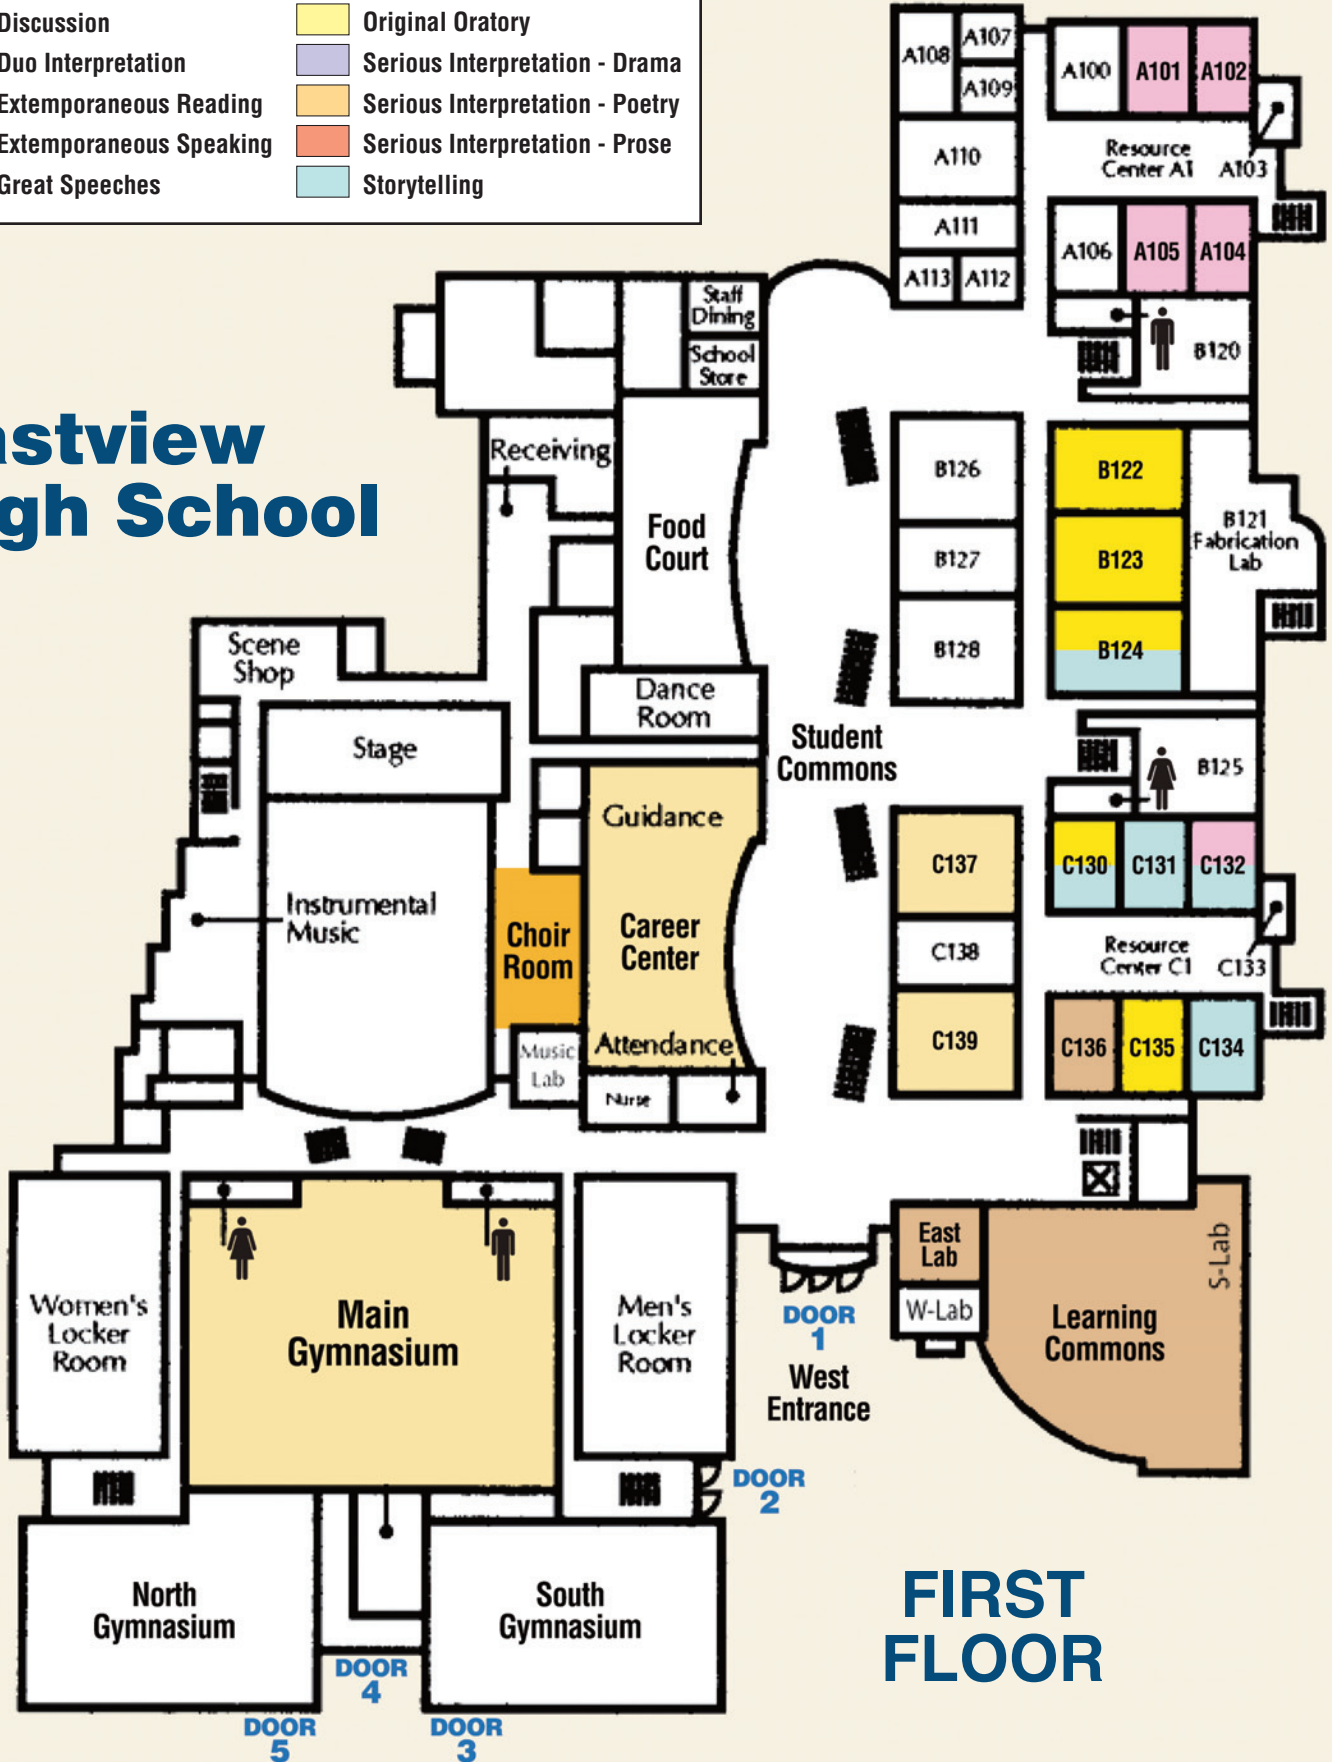

Speech Room Assignments

Administrative Rooms	Humorous Interpretation
Creative Expression	Informative Speaking
Discussion	Original Oratory
Duo Interpretation	Serious Interpretation - Drama
Extemporaneous Reading	Serious Interpretation - Poetry
Extemporaneous Speaking	Serious Interpretation - Prose
Great Speeches	Storytelling

Eastview High School

FIRST FLOOR