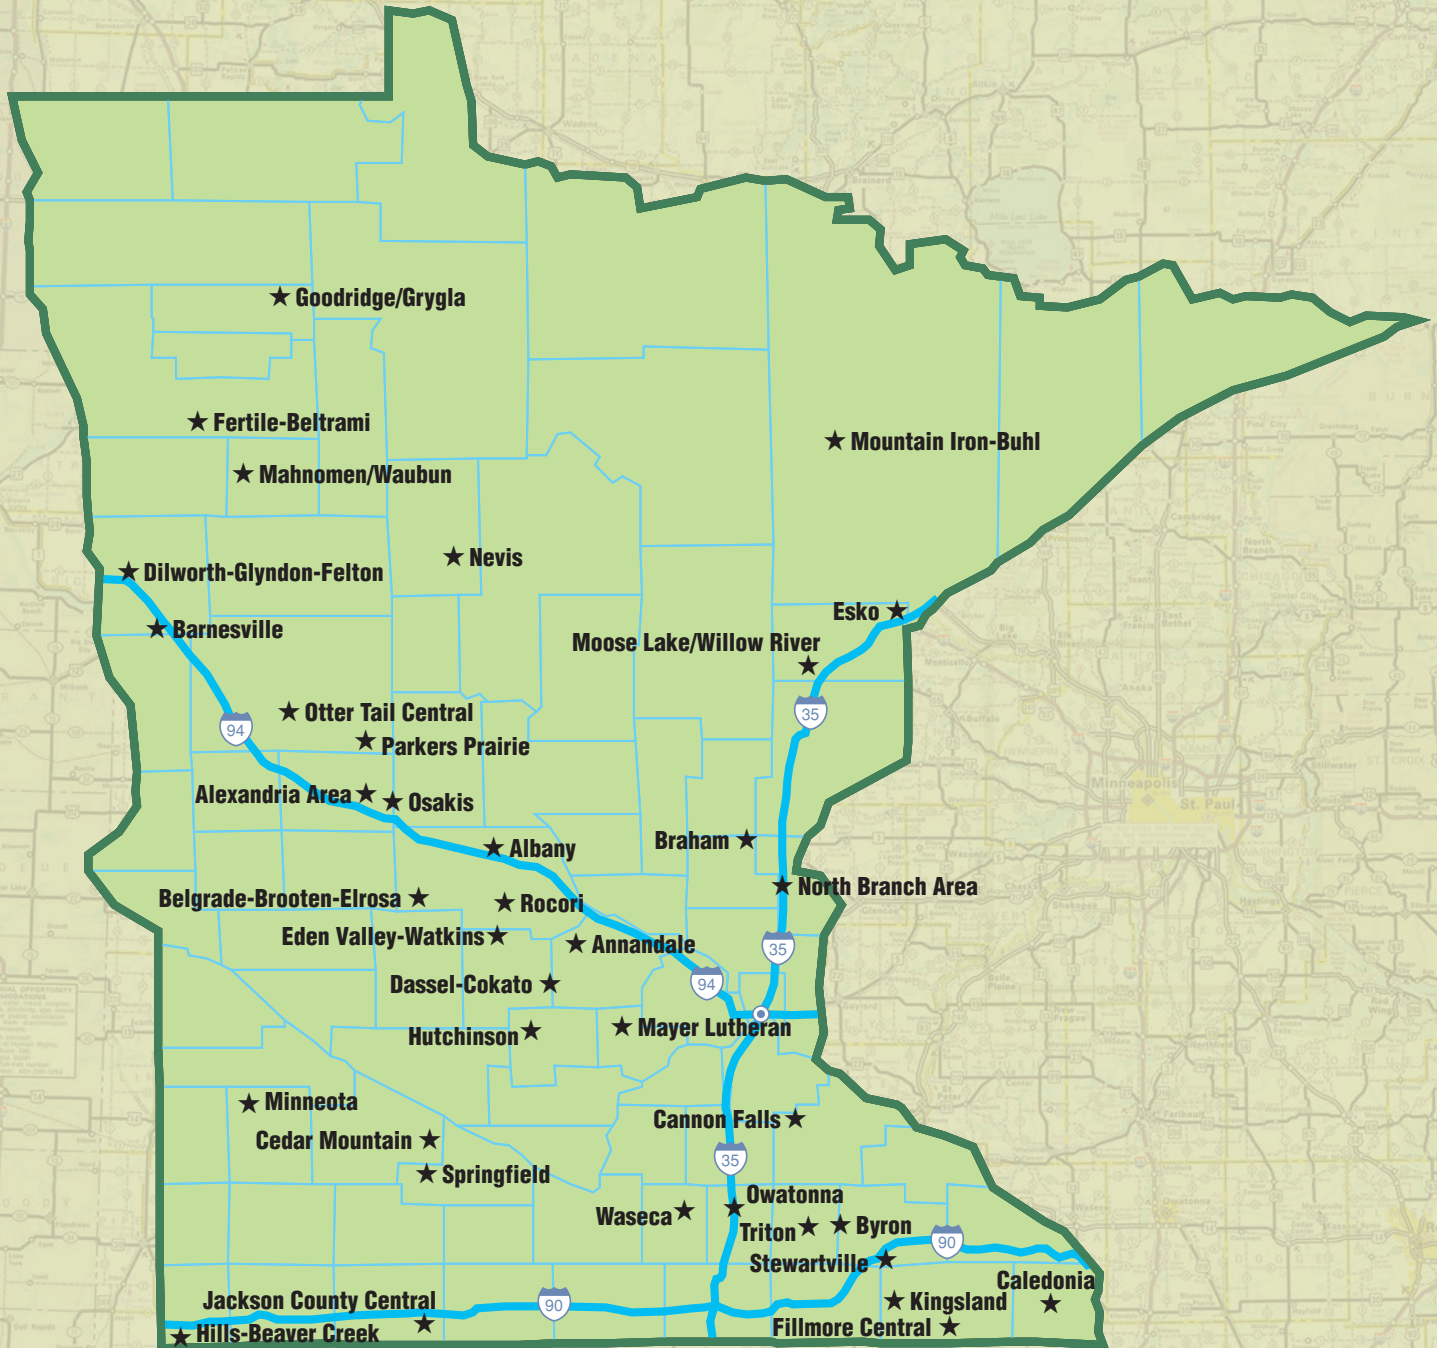

PLAYOFF TEAMS FROM AROUND THE STATE