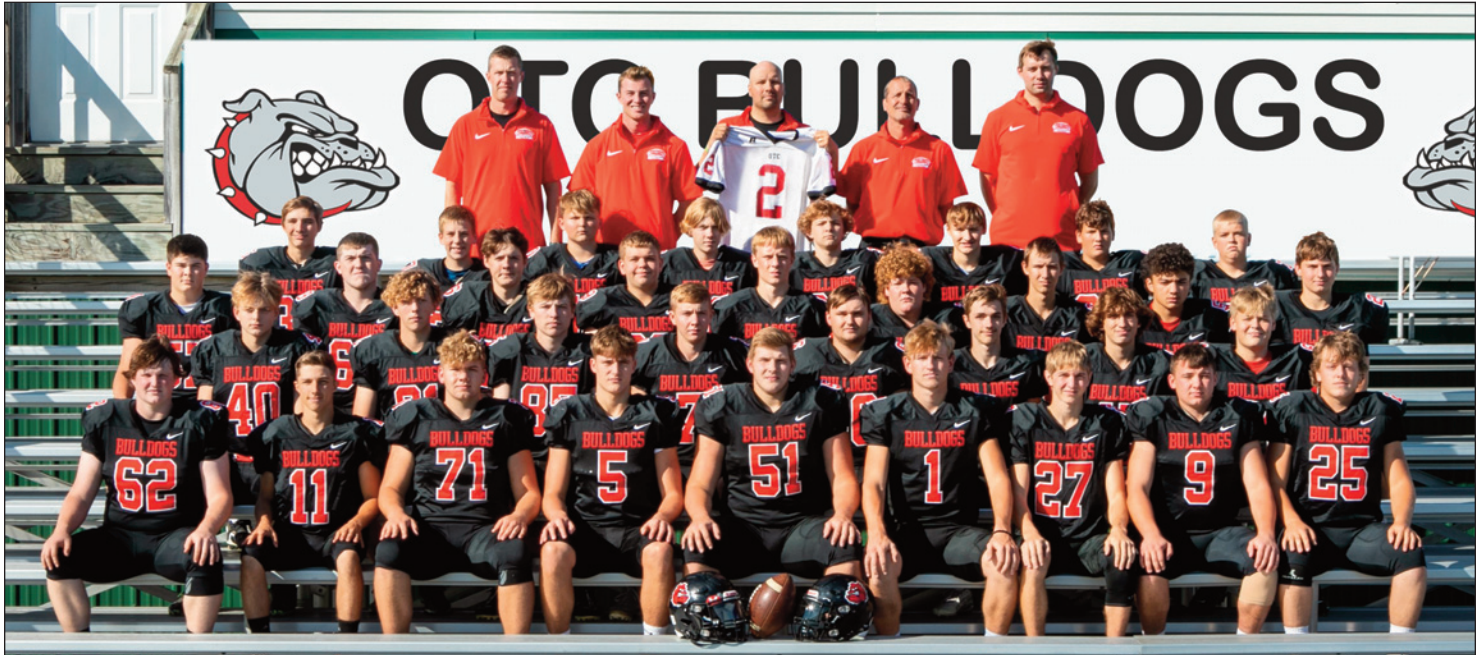

Superintendent: Kim DeWitte

Principal: Misty Riebel

Activities Director: Jeremy Robinson

Medical Personnel: Kyle Radke

Band Director: Erik Root

District: 9 South (West)

School Colors: Navy, Columbia

Team information provided by the school.

Head Coach: Rex Metzger

Years as Head Coach: 14 **Career Record:** 107-34

Assistant Coaches: Jason Rauk, Dalton Bass, Dylan Gehrke, Eric Harnack, Chris Harnack

Student Managers: Logan Susie, Brodie Metzger, Josh Ternus, Max Sammons, Maddox Metzger, Karson Metzger

Superintendent: Todd Holthaus

Principal: Andrew Kellenberger

Activities Director: Steve Wiertzema

Band Director: Amy Comp

District: 9 South (West)

School Colors: Red, White, Blue

Team information provided by the school.

*Denotes cooperatively sponsored program.

Class 9-Player

SECTION 4 - 9-PLAYER CHAMPION

*Otter Tail Central

Row 1 (L-R): Sawyer Christensen, Christopher Fronning, Gibson Fleischauer, Mason Dalluge, Carter Kenyon, Jack Mekalson, Cayden Dittberner, Lane Dilly, Tyler Christensen. **Row 2:** Xavier Lewis, William Schwartz, Max Mekalson, Teigan Bjerke, AJ Jones, Elijah Fronning, Anthony Rousu, Jake Draeger. **Row 3:** Billy Durbin, Josh Larson, Andrew Suchy, Jack Thormodson, Braxtyn Cameron, Jacob Menze, Steven Mills, Junior Faaaliga, Memphis Nelson. **Row 4:** Gabe Froslee, Erik Stans, Carsten Brandon, Todd Bjerke, Logan Poplin, Trystan Loughry, Vance Bladow, Shane Severson. **Row 5:** Coach Ryan Emter, Coach Hunter Haggemiller, Coach Dana Damm, Head Coach Eric Olson, Coach Joe Molberg.