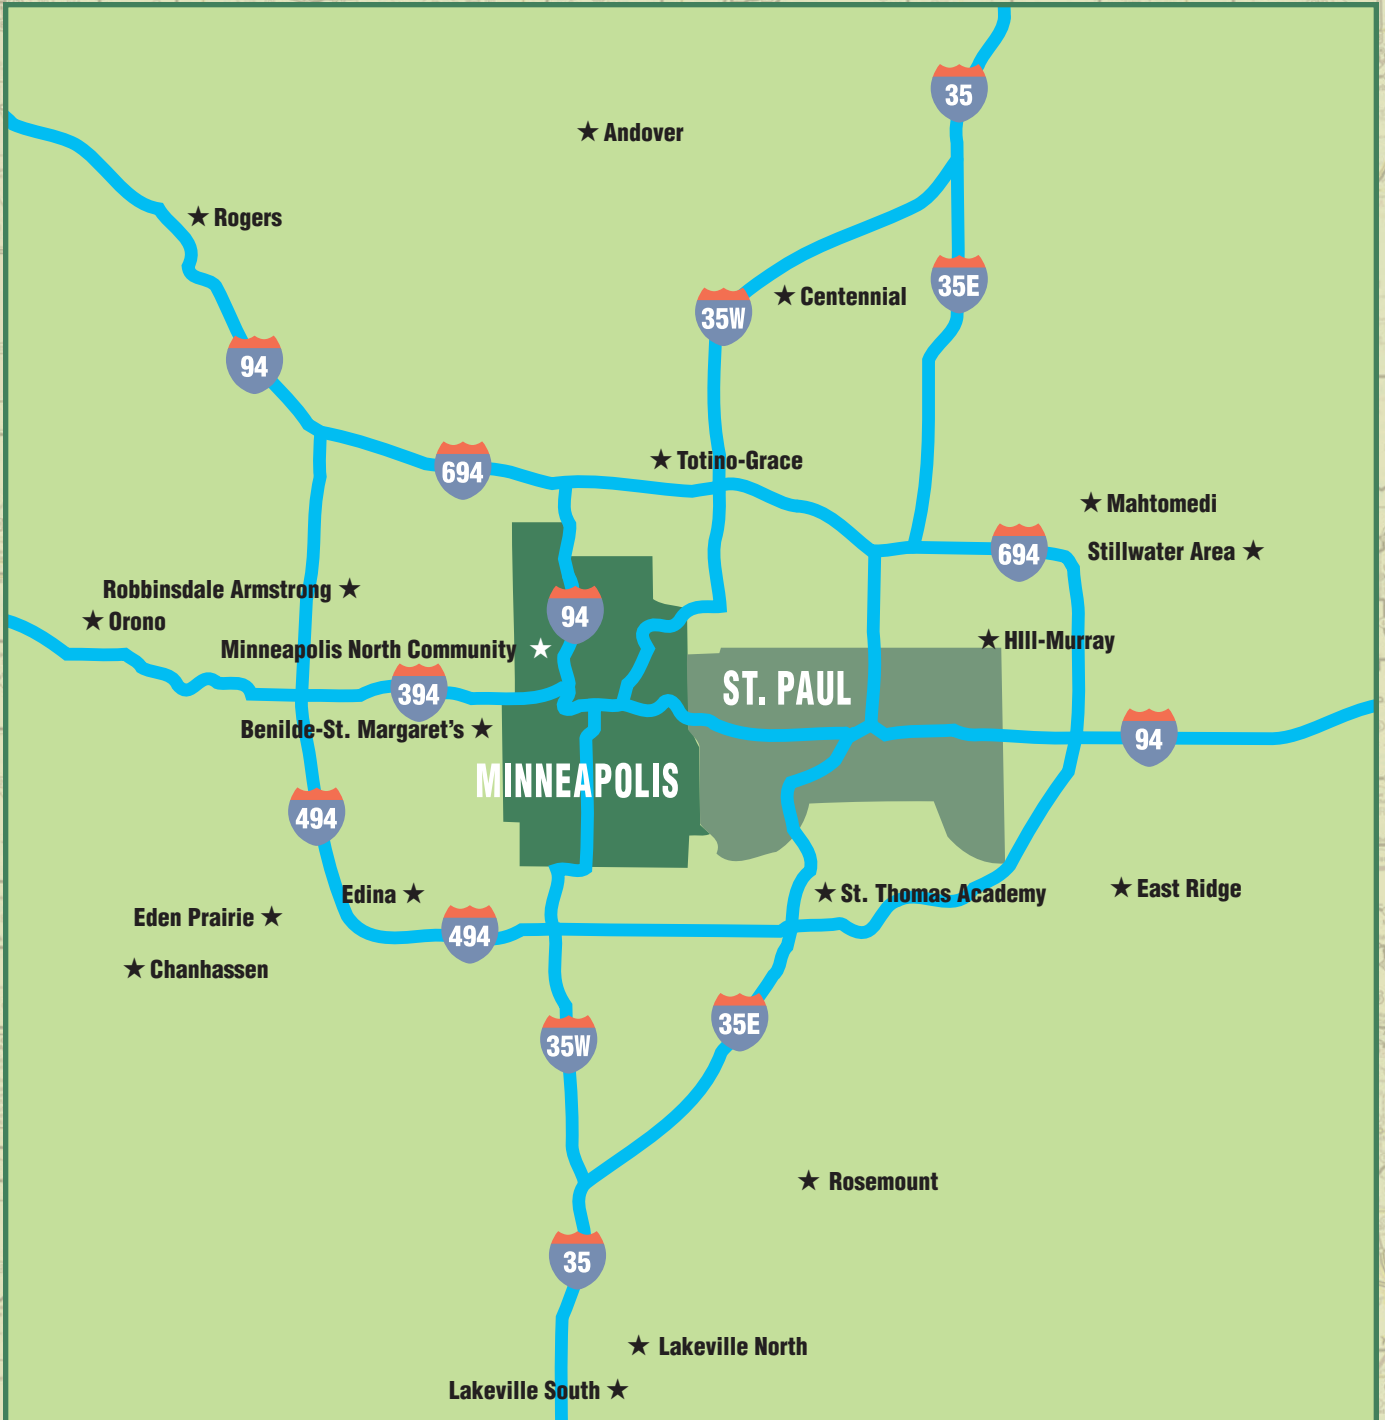

Program Design: David Swanson / Carlson Print Group.

PLAYOFF TEAMS FROM AROUND THE STATE

PLAYOFF TEAMS FROM AROUND THE METRO

FARMER OWNED
Prairie Farms[®]

POWERED BY MILK

Proud Sponsor of the Minnesota State High School League