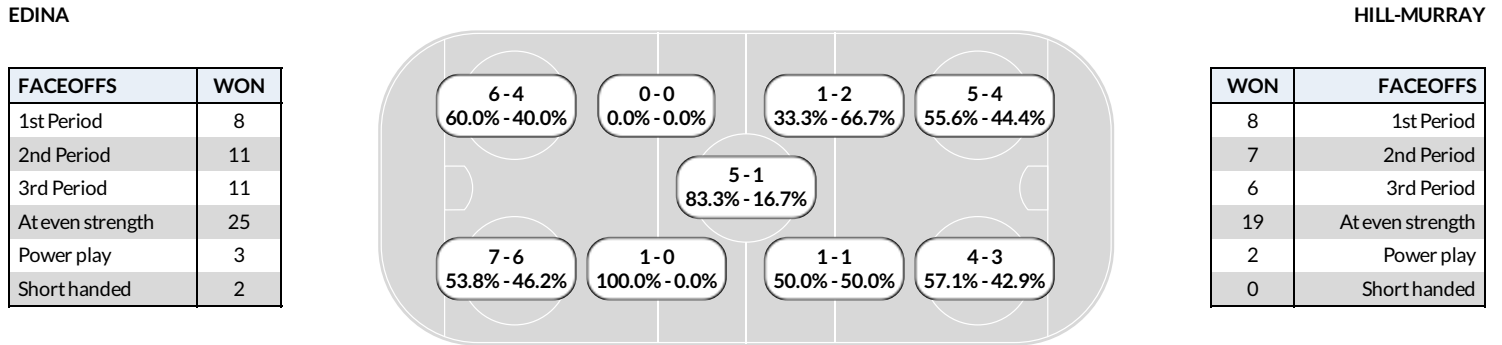

Class AA Championship Box Score Report

Feb 24, 2024, Start time: 07:00 PM, Xcel Energy Ctr, St. Paul, Minnesota
Attendance: 0

Game duration: 2:03

Faceoff summary

EDINA					HILL-MURRAY				
#	Player	W	L	FO%	#	Player	W	L	FO%
12	Lorelai Nelson	20	12	62.5	10	Sophie Olson	11	16	40.7
14	Audrey Davis	6	5	54.5	22	Jaycee Chatleain	6	7	46.2
21	Kaylee Idrogo-Lam	3	1	75.0	9	Regan Berglund	4	4	50.0
9	Stella Hankinson	1	0	100.0	27	Emily Pohl	0	3	0.0
5	Kayla Starr	0	3	0.0	Totals:		21	30	41.2
Totals:		30	21	58.8					

Faceoff chart

Power play summary

EDINA							HILL-MURRAY						
Prd	Start	End	Elapsed	Shots	(Opp)	PPG	Prd	Start	End	Elapsed	Shots	(Opp)	PPG
3	07:24	09:16	01:52	2	0	PPG	1	01:53	03:53	02:00	4	1	PPG
Summary: 1 opps, 2 shots, 1 goal, time 01:52							Summary: 1 opps, 4 shots, 0 goal, time 02:00						

Shootout summary

No Shootouts

Penalty shot summary

No Penalty Shots

Referee's Signature _____