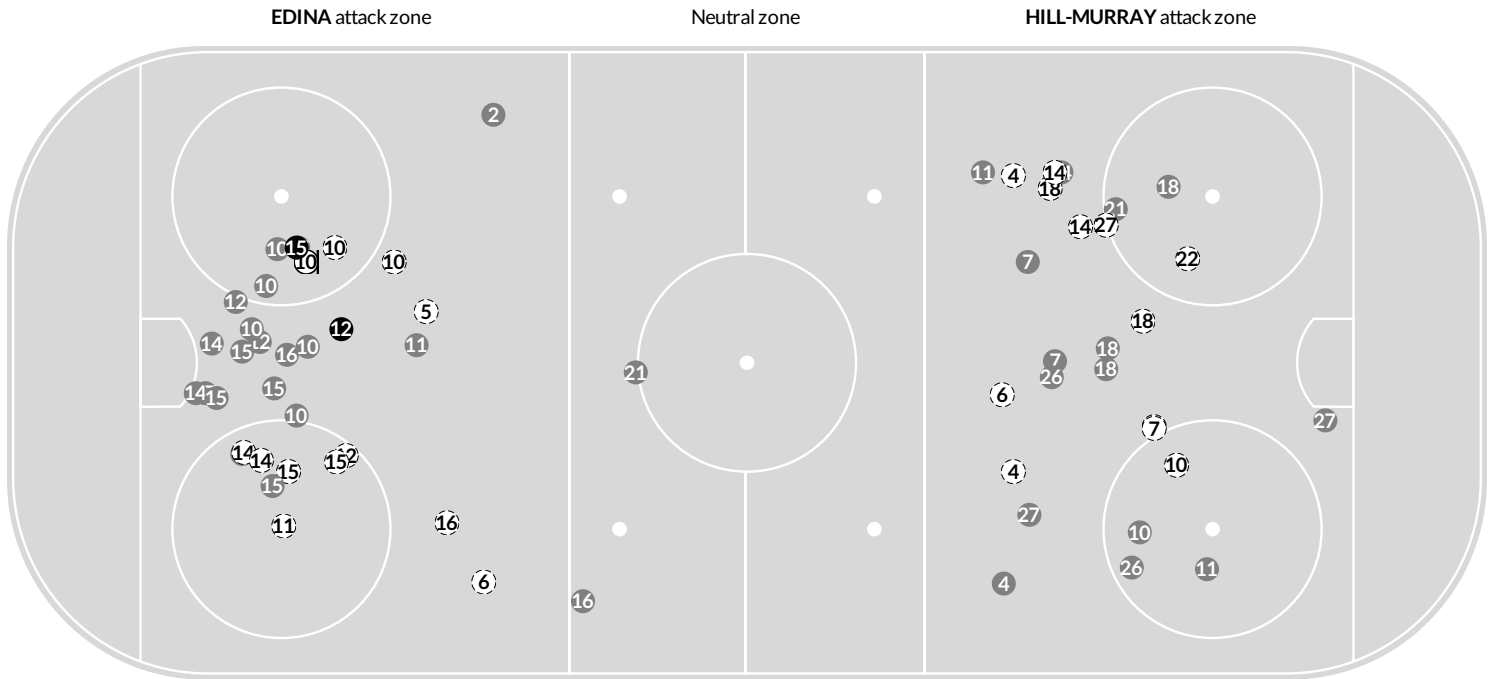

Class AA Championship Shot Chart Report

Feb 24, 2024, Start time: 07:00 PM, Xcel Energy Ctr, St. Paul, Minnesota
Attendance: 0

Game duration: 2:03

EDINA 2 - 0 HILL-MURRAY

Scoring by period

Team	1	2	3
Edina	0	0	2
Hill-Murray	0	0	0

Shot chart

N Saved by goalie
N Goal
N Shot Blocked
N Hit Pipe
N Player number
← Attack direction

Shot summary

EDINA					HILL-MURRAY				
	1	2	3	Tot		1	2	3	Tot
Total shots attempted	20	18	18	56	Total shots attempted	16	8	11	35
Blocked by defense	4	5	2	11	Blocked by defense	5	0	7	12
Shots Off Target	6	4	11	21	Shots Off Target	4	3	1	8
Pipes	0	1	0	1	Pipes	0	0	0	0
Total shots on-target	10	8	5	23	Total shots on-target	7	5	3	15
Shots saved by goalie Reese McConnell	7	5	3	15	Shots saved by goalie Grace Zhan	10	8	3	21
Goals scored:				2	Goals scored:				0