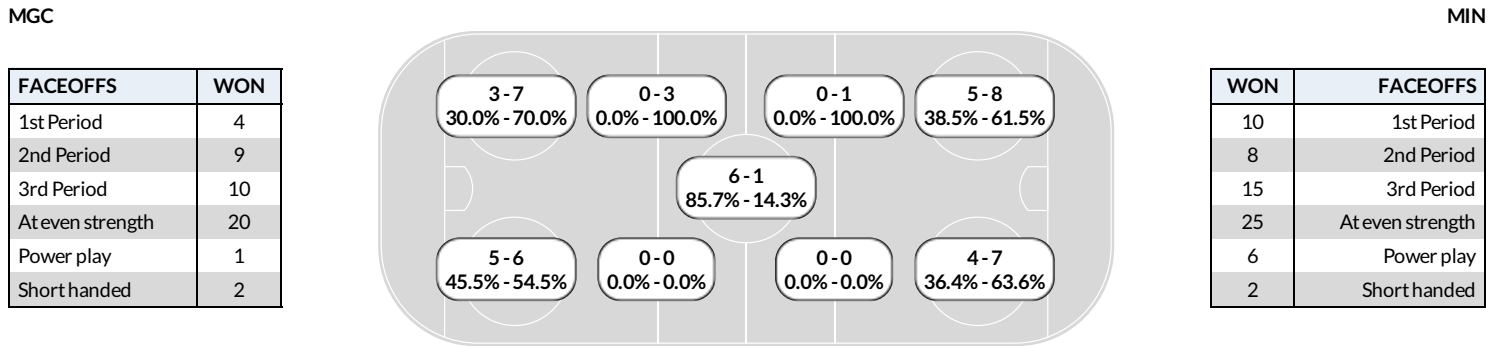

MSHSL Girls Class AA Quarterfinal 3 Box Score Report

Feb 22, 2024, Start time: 11:06 AM, Xcel Energy Center, St. Paul, Minnesota
Attendance: 0

Game duration: 8:46

Faceoff summary

MGC					MIN				
#	Player	W	L	FO%	#	Player	W	L	FO%
19	Kelsey Olson	15	17	46.9	13	Lindzi Avar	17	15	53.1
23	Harper Weineke	6	9	40.0	16	Ellie Zakrajshcek	6	4	60.0
11	Isabele Lindberg	2	6	25.0	8	Molly Ryan	4	0	100.0
25	Cate Fischer	0	1	0.0	24	Allison Ryan	4	3	57.1
Totals:		23	33	41.1	18	Ruby Rauk	1	0	100.0
					22	Delaney Miller	1	1	50.0
					Totals:		33	23	58.9

Faceoff chart

Power play summary

MGC							MIN						
Prd	Start	End	Elapsed	Shots	(Opp)	PPG	Prd	Start	End	Elapsed	Shots	(Opp)	PPG
1	11:16	11:29	00:13	1	0	PPG	1	00:35	02:35	02:00	0	1	
3	09:59	10:26	00:27	0	0		2	13:32	15:32	02:00	3	0	
3	13:16	15:16	02:00	2	0		3	07:59	08:26	00:27	1	0	
Summary: 3 opps, 3 shots, 1 goal, time 02:40							3	10:47	12:47	02:00	3	0	
							3	16:20	17:00	00:40	0	0	
							Summary: 5 opps, 7 shots, 0 goal, time 07:07						

Shootout summary

No Shootouts

Penalty shot summary

No Penalty Shots

Referee's Signature _____