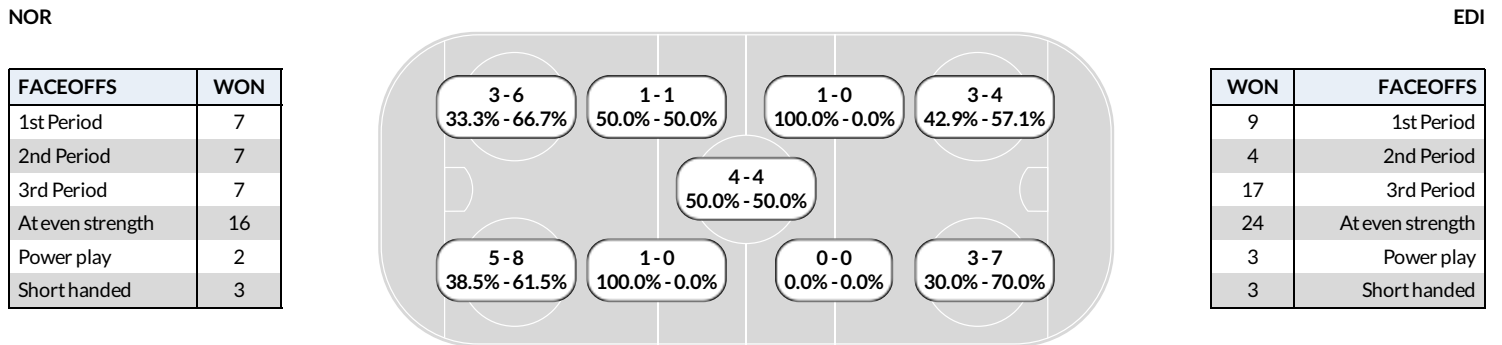

MSHSL Class AA Girls Hockey Quarterfinal 4 Box Score Report

Feb 22, 2024, Start time: 01:54 PM, Xcel Energy Center, St. Paul, Minnesota
Attendance: 0

Game duration: 8:15

Faceoff summary

NOR					EDI				
#	Player	W	L	FO%	#	Player	W	L	FO%
9	Ayla Puppe	13	17	43.3	12	Lorelai Nelson	12	8	60.0
16	Emma Peroutka	7	5	58.3	14	Audrey Davis	8	7	53.3
13	Emerson Garlie	1	3	25.0	5	Kayla Starr	4	1	80.0
6	Abigail Sparks	0	3	0.0	15	Whitney Horton	2	1	66.7
18	Emily Beaham	0	2	0.0	21	Kaylee Idrogo-Lam	2	1	66.7
Totals:		21	30	41.2	10	Hannah Halverson	1	0	100.0
					16	Tori Anderson	1	0	100.0
					8	Cate McCoy	0	2	0.0
					18	Charlotte Theirl	0	1	0.0
					Totals:		30	21	58.8

Faceoff chart

Power play summary

NOR						EDI					
Prd	Start	End	Elapsed	Shots	(Opp)	Prd	Start	End	Elapsed	Shots	(Opp)
2	05:43	07:43	02:00	1	2	2	15:51	00:51	02:00	1	0
2	06:47	08:47	02:00	0	0	3	02:36	04:36	02:00	0	0
3	06:54	08:54	02:00	0	1	3	10:31	12:31	02:00	1	1
Summary: 3 opps, 1 shots, 0 goal, time 05:04						Summary: 3 opps, 2 shots, 0 goal, time 06:00					

Shootout summary

No Shootouts

Penalty shot summary

No Penalty Shots

Referee's Signature _____