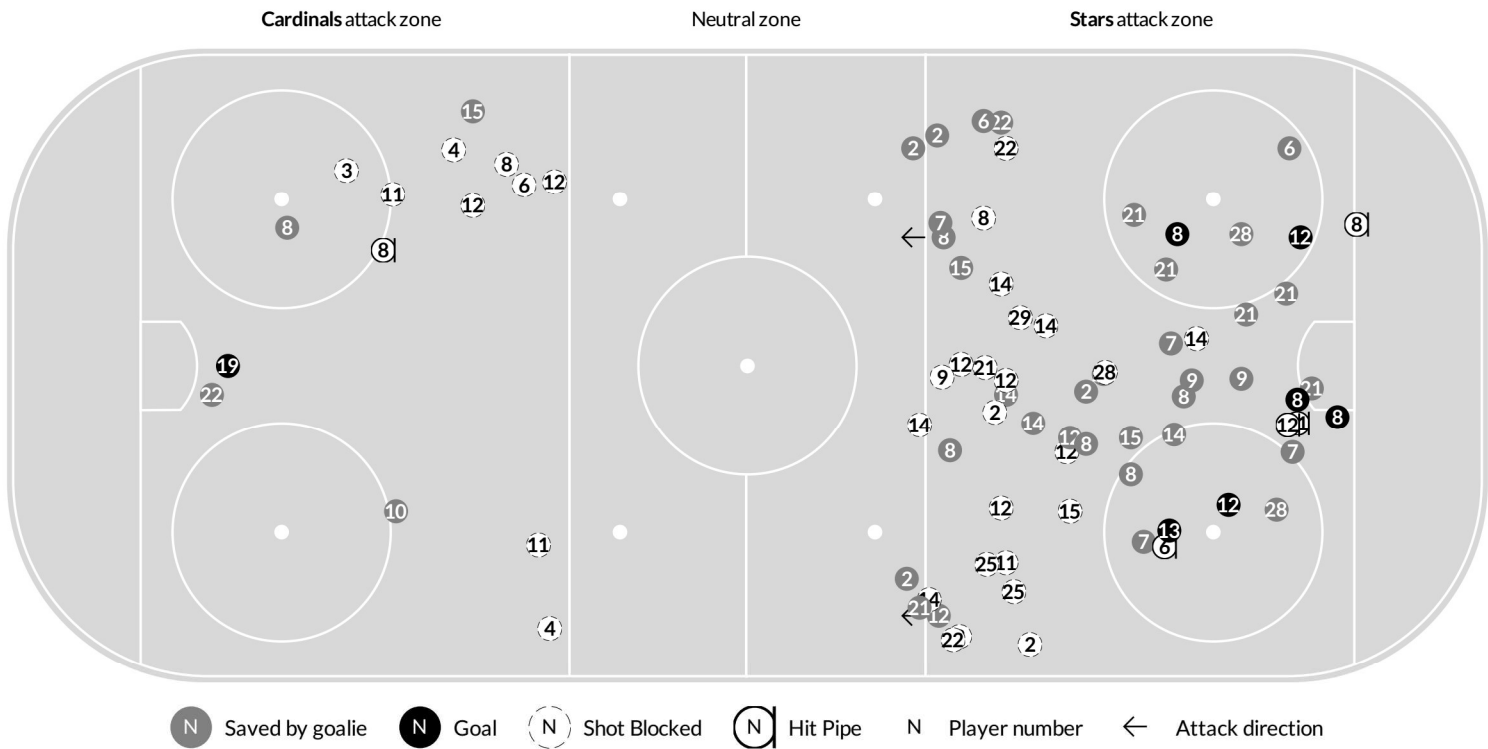

MSHSL Girls Class A State Hockey Tournament Shot Chart Report

Feb 21, 2024, Start time: 10:51 AM, Xcel Energy Center, St. Paul, Minnesota
Attendance: 0

Game duration: 8:53

LUVERNE

1 - 6

ACADEMY OF HOLY ANGELS

Scoring by period

Team	1	2	3
Luverne	0	0	1
Academy of Holy Angels	2	0	4

Shot chart

Shot summary

Cardinals	1	2	3	Tot
Total shots attempted	10	7	7	24
Blocked by defense	2	4	3	9
Shots Off Target	5	0	2	7
Pipes	0	1	0	1
Total shots on-target	3	2	2	7
Shots saved by goalie Emma Saarloos	11	14	7	32
Goals scored:				1

Stars	1	2	3	Tot
Total shots attempted	28	30	23	81
Blocked by defense	9	8	6	23
Shots Off Target	5	6	5	16
Pipes	1	2	1	4
Total shots on-target	13	14	11	38
Shots saved by goalie Eva Bently	3	2	1	6
Goals scored:				6