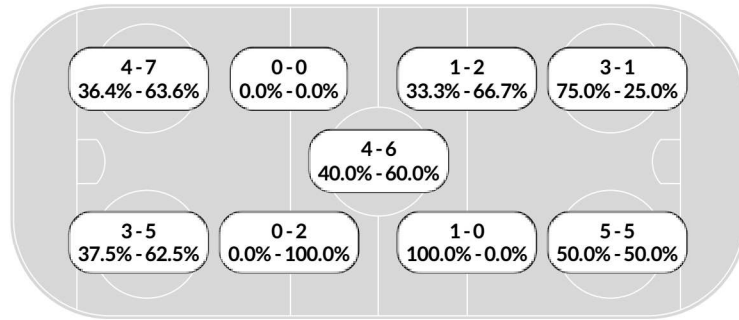

MSHSL Girls Class A State Hockey Tournament Box Score Report

Feb 21, 2024, Start time: 10:51 AM, Xcel Energy Center, St. Paul, Minnesota
Attendance: 0

Game duration: 8:53

Penalty summary

Prd	Player	Team	Min	Offense	Time	
1st	Maysn Mullin	AHAHS	2	Holding	10:42	PP
1st	Avery Mullin	AHAHS	2	Tripping	15:25	PP
1st	Isabella Steensma	LHS	2	Holding	15:30	PP
2nd	Payton Behr	LHS	2	Hooking	03:51	PP

Prd	Player	Team	Min	Offense	Time	
2nd	Kassidy Saarloos	LHS	2	Hooking	09:23	PP
3rd	Berit Loichle	AHAHS	2	Holding	09:11	PP
3rd	Ellie Van Batavia	LHS	2	Hooking	11:06	PP

Faceoff summary

Cardinals

#	Player	W	L	FO%
10	Payton Behr	9	7	56.3
8	Ella Apel	8	18	30.8
7	Paula Martinez	3	3	50.0
4	Isabella Steensma	1	0	100.0
Totals:		21	28	42.9

Stars

#	Player	W	L	FO%
28	Anya Anderson	12	4	75.0
12	Audrey Gartin	8	6	57.1
7	Emilee Anderson	5	7	41.7
8	Isabella LaMere	1	0	100.0
16	Maren Clow	1	0	100.0
21	Maysn Mullin	1	4	20.0
Totals:		28	21	57.1

Faceoff chart

Cardinals

FACEOFFS	WON
1st Period	7
2nd Period	8
3rd Period	6
At even strength	17
Power play	3
Short handed	1

Stars

WON	FACEOFFS
14	1st Period
5	2nd Period
9	3rd Period
24	At even strength
2	Power play
2	Short handed

Power play summary

Cardinals

Prd	Start	End	Elapsed	Shots	(Opp)	
1	10:42	12:42	02:00	0	0	
1	15:25	15:30	00:05	0	0	
3	09:11	09:56	00:45	1	1	PPG
Summary: 3 opps, 1 shots, 1 goal, time 02:50						

Stars

Prd	Start	End	Elapsed	Shots	(Opp)	
2	00:25	00:30	00:05	0	0	
2	03:51	05:51	02:00	3	0	
2	09:23	11:23	02:00	0	0	
3	11:06	13:06	02:00	2	0	
Summary: 4 opps, 5 shots, 0 goal, time 06:05						

Shootout summary

No Shootouts

Penalty shot summary

No Penalty Shots

Referee's Signature _____