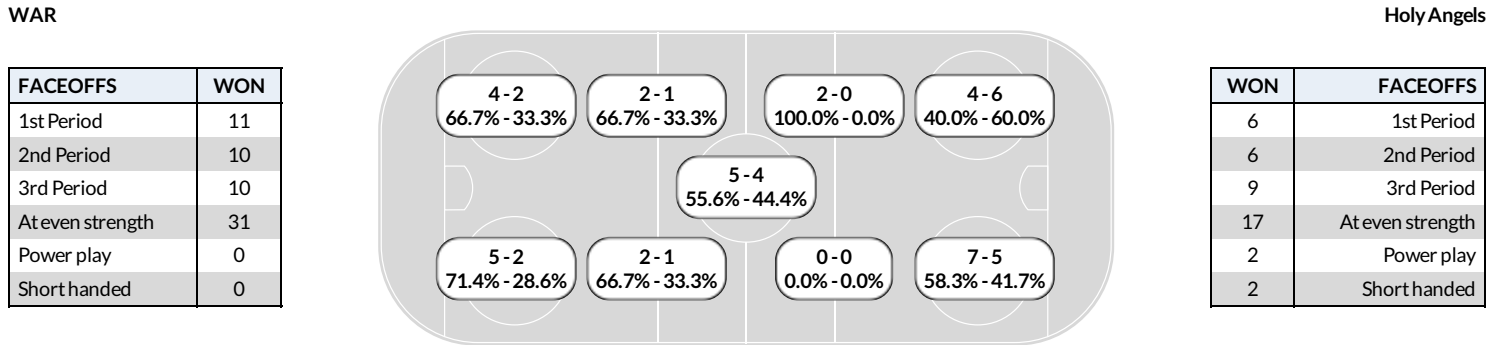

MSHSL Class A Box Score Report

Feb 23, 2024, Start time: 01:40 PM, Xcel Energy Ctr, St. Paul, Minnesota
Attendance: 0

Game duration: 2:03

Faceoff summary

WAR					Holy Angels					
#	Player	W	L	FO%	#	Player	W	L	FO%	
2	Maddie Skogman	17	10	63.0	12	Audrey Garton	10	12	45.5	
16	Kaylee Kalbrener	10	7	58.8	28	Anya Anderson	5	5	50.0	
9	Kaiya Sandy	4	2	66.7	7	Emilie Anderson	4	13	23.5	
4	Jaylie French	0	1	0.0	21	Masyn Mullin	2	1	66.7	
6	Taylor Reese	0	1	0.0	Totals:					
		Totals:	31	21	59.6	21	31	40.4		

Faceoff chart

Power play summary

WAR						Holy Angels					
Prd	Start	End	Elapsed	Shots	(Opp)	Prd	Start	End	Elapsed	Shots	(Opp)
1	09:56	11:56	02:00	5	0	2	08:25	10:25	02:00	4	0
3	08:16	10:16	02:00	0	0	3	16:25	01:25	02:00	0	4
Summary: 2 opps, 5 shots, 0 goal, time 04:00						Summary: 2 opps, 4 shots, 0 goal, time 04:00					

Shootout summary

No Shootouts

Penalty shot summary

No Penalty Shots

Referee's Signature _____