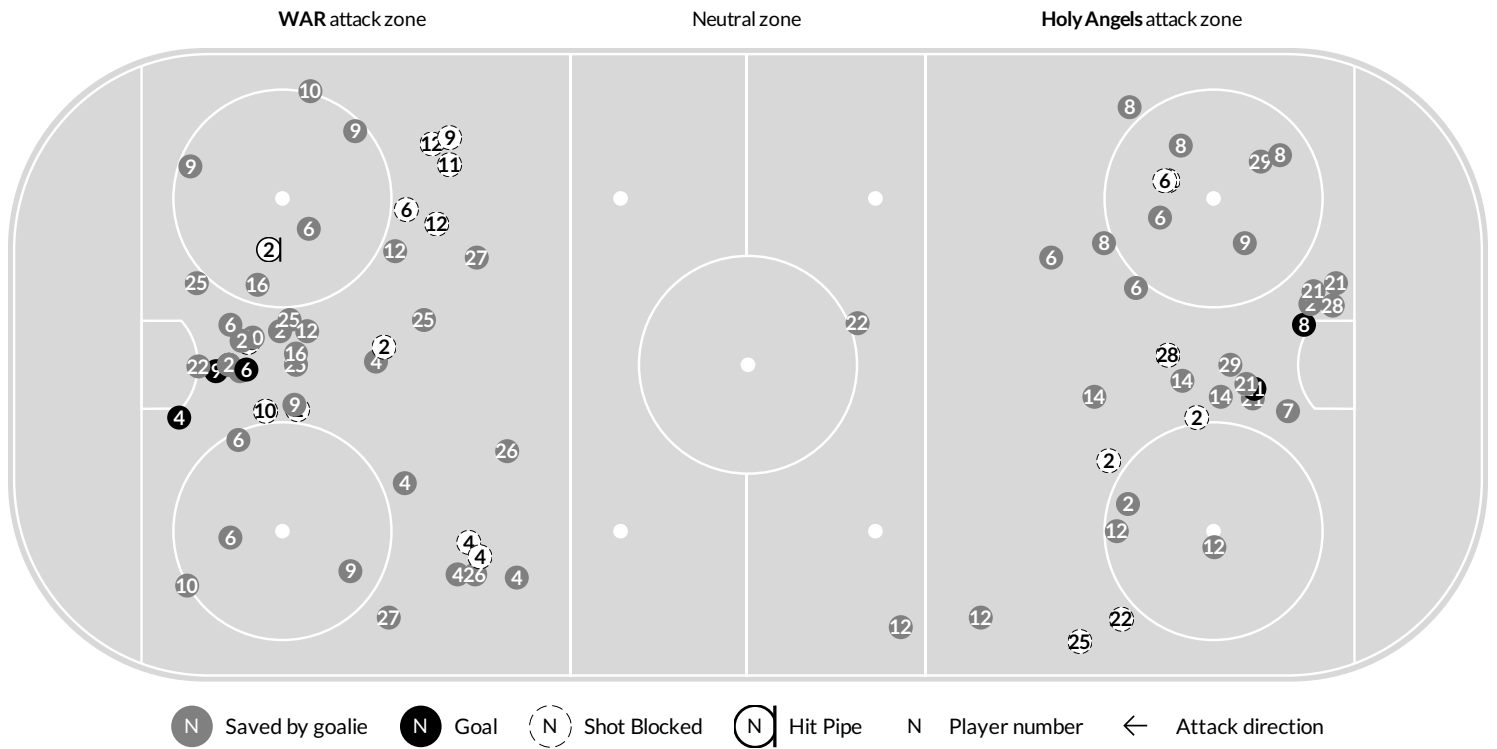

Shootout summary

No Shootouts

Penalty shot summary

No Penalty Shots

Referee's Signature _____

MSHSL Class A Shot Chart Report

Feb 23, 2024, Start time: 01:40 PM, Xcel Energy Ctr, St. Paul, Minnesota
Attendance: 0

Game duration: 2:03

WARROAD

3 - 2

ACAD. OF HOLY ANGELS

Scoring by period

Team	1	2	3
Warroad	1	1	1
Acad. of Holy Angels	0	1	1

Shot chart

Shot summary

WAR	1	2	3	Tot
Total shots attempted	25	19	27	71
Blocked by defense	2	2	7	11
Shots Off Target	4	7	10	21
Pipes	0	0	1	1
Total shots on-target	19	10	9	38
Shots saved by goalie Payton Rolli	7	10	9	26
Goals scored:				3