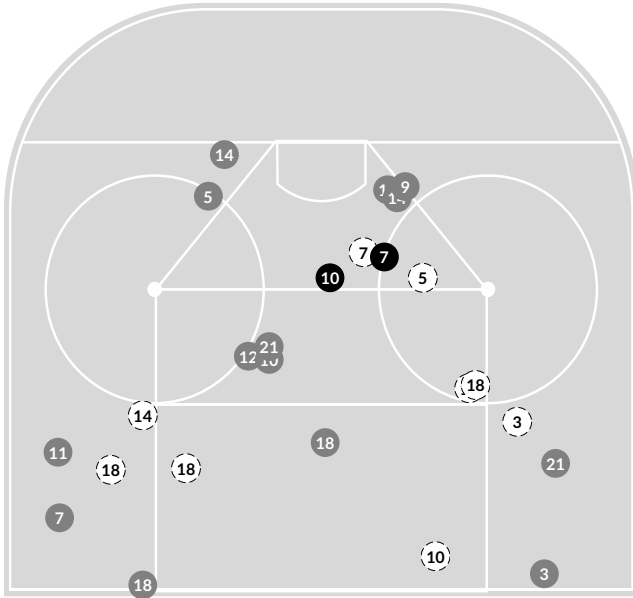

Class A Consolation Shot Chart (Advanced) Report

Feb 24, 2024, Start time: 03:08 AM, Tria Rink, St. Paul, Minnesota
Attendance: 581

Game duration: 8:34

WILLMAR

2 - 5

PROCTOR/HERMANTOWN

Scoring by period

| Team | 1 | 2 | 3 |
|--------------------|---|---|---|
| Willmar | 0 | 2 | 0 |
| Proctor/Hermantown | 3 | 1 | 1 |

Shot chart

Willmar Attack zone

Proctor/Hermantown Attack zone

N Saved by goalie
 N Goal
 N Shot On-target
 N Shot Blocked
 N Hit Pipe
 N Player number

Shot statistics

Willmar Attack zone

Proctor/Hermantown Attack zone