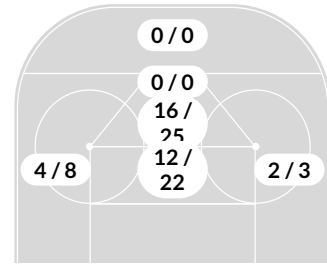

Shot chart

Willmar Attack zone

Proctor/Hermantown Attack zone

N Saved by goalie
 N Goal
 N Shot On-target
 N Shot Blocked
 N Hit Pipe
 N Player number

Shot statistics

Willmar Attack zone

Proctor/Hermantown Attack zone

Shot summary

Willmar Proctor/Hermantown

Class A Consolation Shot Chart (Advanced) Report

Feb 24, 2024, Start time: 03:08 AM, Tria Rink, St. Paul, Minnesota
Attendance: 581

Game duration: 8:34

| | 1 | 2 | 3 | Tot |
|---|----|----|----|-----|
| Total shots attempted | 10 | 10 | 11 | 31 |
| Blocked by defense | 2 | 4 | 3 | 9 |
| Shots Off Target | 3 | 2 | 1 | 6 |
| Pipes | 0 | 0 | 0 | 0 |
| Total shots on-target | 5 | 4 | 7 | 16 |
| Shots saved by goalie Erin Eilers | 11 | 16 | 11 | 38 |
| Shots saved by goalie Meryl Bos | 0 | 0 | 1 | 1 |
| Goals scored: | | | | 2 |