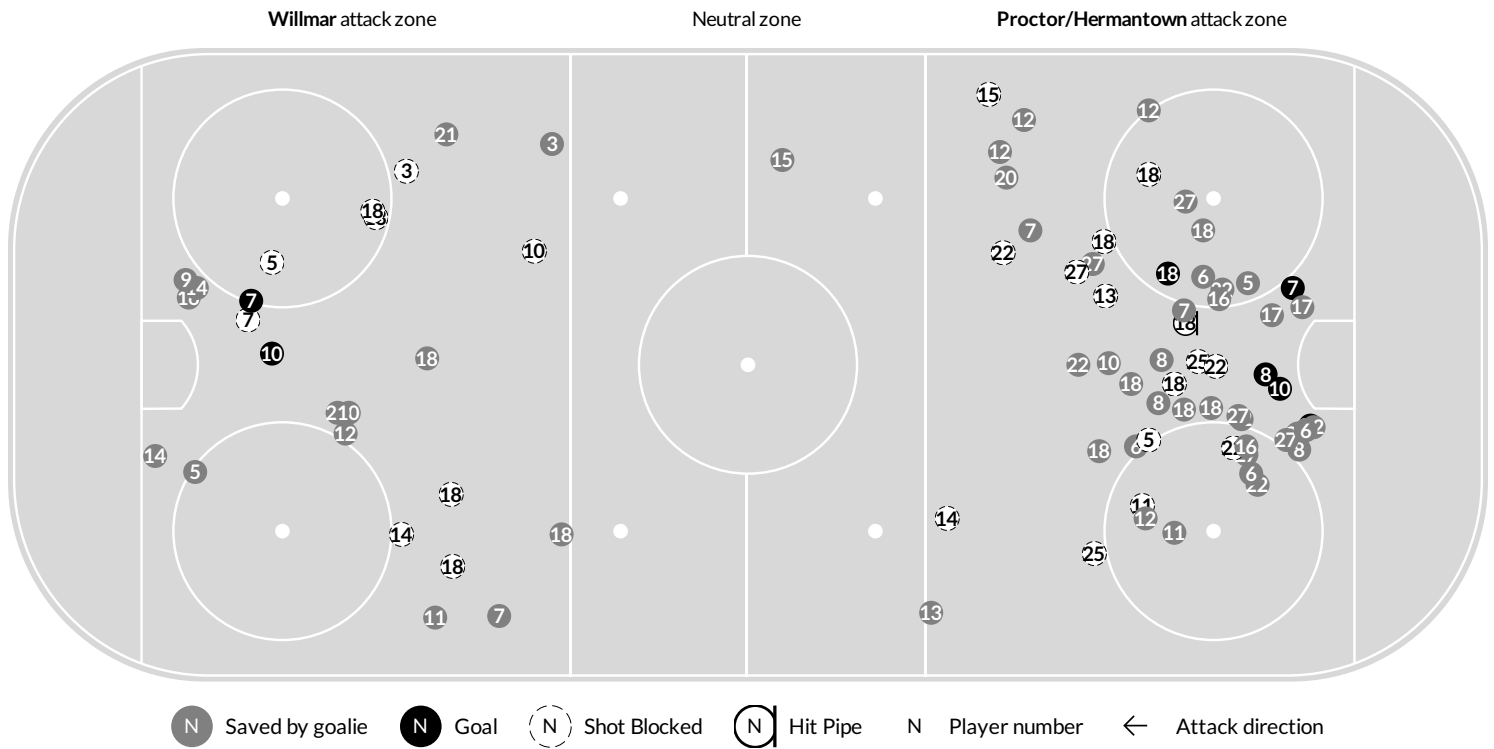

Game duration: 8:34

WILLMAR

2 - 5

PROCTOR/HERMANTOWN

Scoring by period

| Team | 1 | 2 | 3 |
|--------------------|---|---|---|
| Willmar | 0 | 2 | 0 |
| Proctor/Hermantown | 3 | 1 | 1 |

Shot chart

Shot summary

| Willmar | | | | | Proctor/Hermantown | | | | |
|--------------------------------------|----|----|----|-----|--|----|----|----|-----|
| | 1 | 2 | 3 | Tot | | 1 | 2 | 3 | Tot |
| Total shots attempted | 10 | 10 | 11 | 31 | Total shots attempted | 20 | 28 | 19 | 67 |
| Blocked by defense | 2 | 4 | 3 | 9 | Blocked by defense | 4 | 6 | 4 | 14 |
| Shots Off Target | 3 | 2 | 1 | 6 | Shots Off Target | 2 | 4 | 2 | 8 |
| Pipes | 0 | 0 | 0 | 0 | Pipes | 0 | 1 | 0 | 1 |
| Total shots on-target | 5 | 4 | 7 | 16 | Total shots on-target | 14 | 17 | 13 | 44 |
| Shots saved by goalie Erin Eilers | 11 | 16 | 11 | 38 | Shots saved by goalie Neelah McLeod | 5 | 2 | 7 | 14 |
| Shots saved by goalie Meryl Bos | 0 | 0 | 1 | 1 | | | | | |
| Goals scored: | | | | 2 | Goals scored: | | | | 5 |