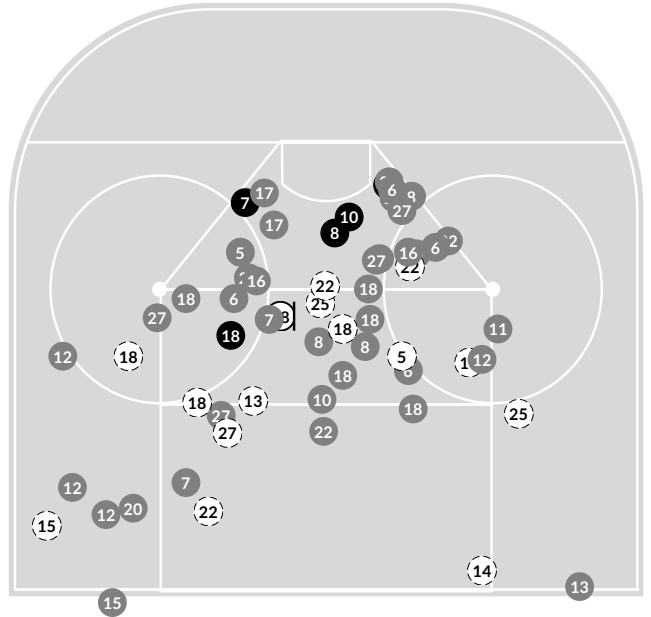

Class A Consolation Play By Play Report

Feb 24, 2024, Start time: 03:08 AM, Tria Rink, St. Paul, Minnesota
Attendance: 581

Game duration: 8:34

| Action | Time | Score | On Ice | Action |
|--|---------|-------|--------|--|
| | 14:33 | | | Shot by PHM #7 Reagan Zywicki, saved by #1 Erin Eilers. |
| Goalie #1 Erin Eilers out for WIL. Goalie #30 Meryl Bos in for WIL | 14:33 | | | |
| Faceoff #36 Kalea Homich vs #7 Avery Olson won by WIL. | 14:33 | | | |
| Shot by WIL #5 Rebecca Dawson, saved by #1 Neelah McLeod. | 14:38 | | | |
| Shot by WIL #18 Makenna Larson BLOCKED by #11 Rylee Kalkbrenner. | 14:46 | | | |
| Shot by WIL #18 Makenna Larson BLOCKED by #11 Rylee Kalkbrenner. | 15:07 | | | |
| Faceoff #5 Hailey Jussila vs #9 Chloe Lownsbury won by WIL. | 15:57 | | | |
| Shot by WIL #11 Sophia Quinn, saved by #1 Neelah McLeod. | 16:24.0 | | | |
| Shot by WIL #13 Birgit Figenskau OFF TARGET. | 16:29.4 | | | |
| | 16:38.5 | | | Shot by PHM #8 Anika Burke, saved by #30 Meryl Bos. |
| | 16:41.3 | | | Faceoff #6 Hannah Graves vs #12 Lily Jorgenson won by PHM. |
| End of 3rd period. | 17:00.0 | | | End of 3rd period. |

Class A Consolation Shot Chart (Advanced) Report

Feb 24, 2024, Start time: 03:08 AM, Tria Rink, St. Paul, Minnesota
Attendance: 581

Game duration: 8:34

WILLMAR

2 - 5

PROCTOR/HERMANTOWN

Scoring by period

| Team | 1 | 2 | 3 |
|--------------------|---|---|---|
| Willmar | 0 | 2 | 0 |
| Proctor/Hermantown | 3 | 1 | 1 |

Shot chart

Willmar Attack zone

Proctor/Hermantown Attack zone

N Saved by goalie
 N Goal
 N Shot On-target
 N Shot Blocked
 N Hit Pipe
 N Player number

Shot statistics

Willmar Attack zone

Proctor/Hermantown Attack zone