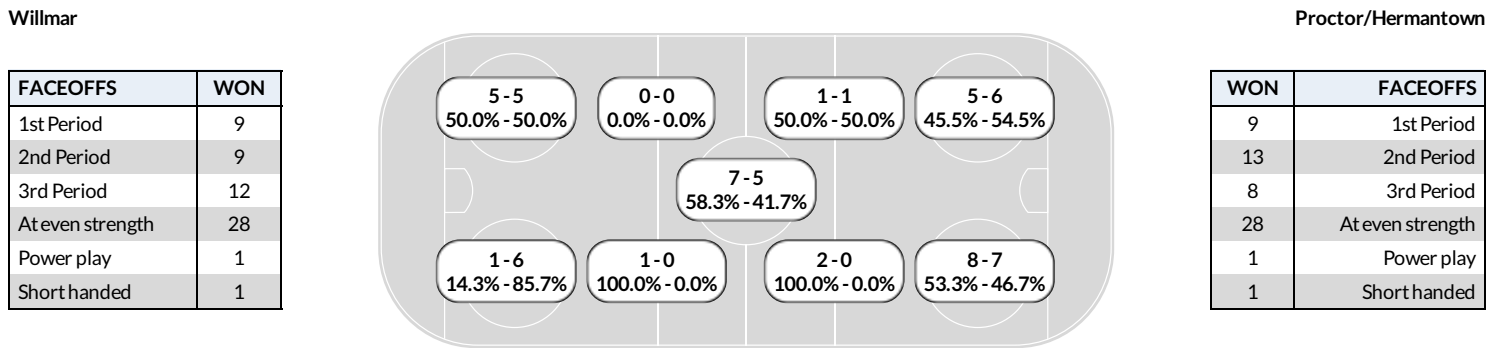

Class A Consolation Box Score Report

Feb 24, 2024, Start time: 03:08 AM, Tria Rink, St. Paul, Minnesota
Attendance: 581

Game duration: 8:34

Penalty summary

Prd	Player	Team	Min	Offense	Time	PP
2nd	Grace Nichols	PHM	2	Hooking	02:40	PP
2nd	Ella Rothe	PHM	2	Body checking	05:32	PP

Prd	Player	Team	Min	Offense	Time	PP
3rd	Jayda Richter	WIL	2	Tripping	11:29	PP

Faceoff summary

Willmar						Proctor/Hermantown						
#	Player	W	L	FO%		#	Player	W	L	FO%		
9	Chloe Lowmsbury	14	9	60.9		5	Hailey Jussila	11	4	73.3		
7	Avery Olson	11	8	57.9		6	Hannah Graves	11	10	52.4		
12	Lily Jorgenson	4	13	23.5		27	Izy Fairchild	5	13	27.8		
5	Rebecca Dawson	1	0	100.0		36	Kalea Homich	2	3	40.0		
		Totals:		30	30	50.0						
								Totals:		30	30	50.0

Faceoff chart

Power play summary

Willmar							Proctor/Hermantown						
Prd	Start	End	Elapsed	Shots	(Opp)		Prd	Start	End	Elapsed	Shots	(Opp)	
2	02:40	04:40	02:00	0	0		3	11:29	13:29	02:00	1	1	
2	05:32	06:04	00:32	2	0	PPG	Summary: 1 opps, 1 shots, 0 goal, time 02:00						
Summary: 2 opps, 2 shots, 1 goal, time 02:32													

Shootout summary

No Shootouts

Penalty shot summary

No Penalty Shots

Referee's Signature _____