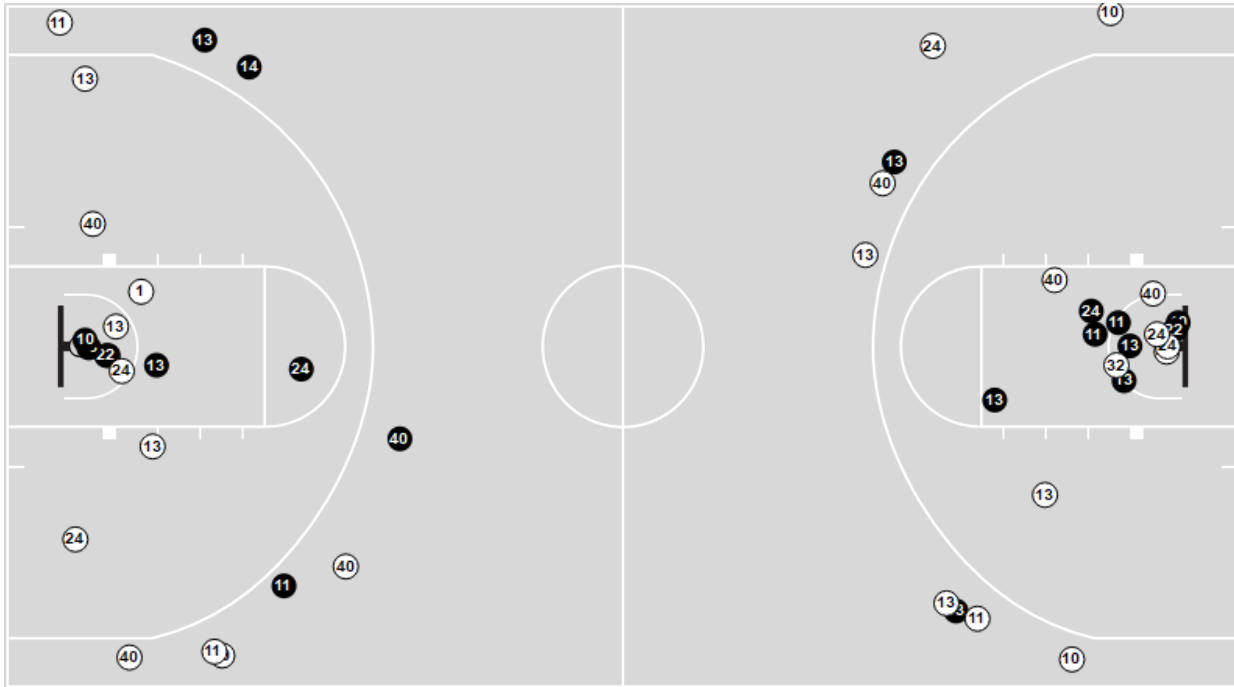

Players => All ; FG Types => All ; Results => All ;
Mayer Lutheran

All Field Goals