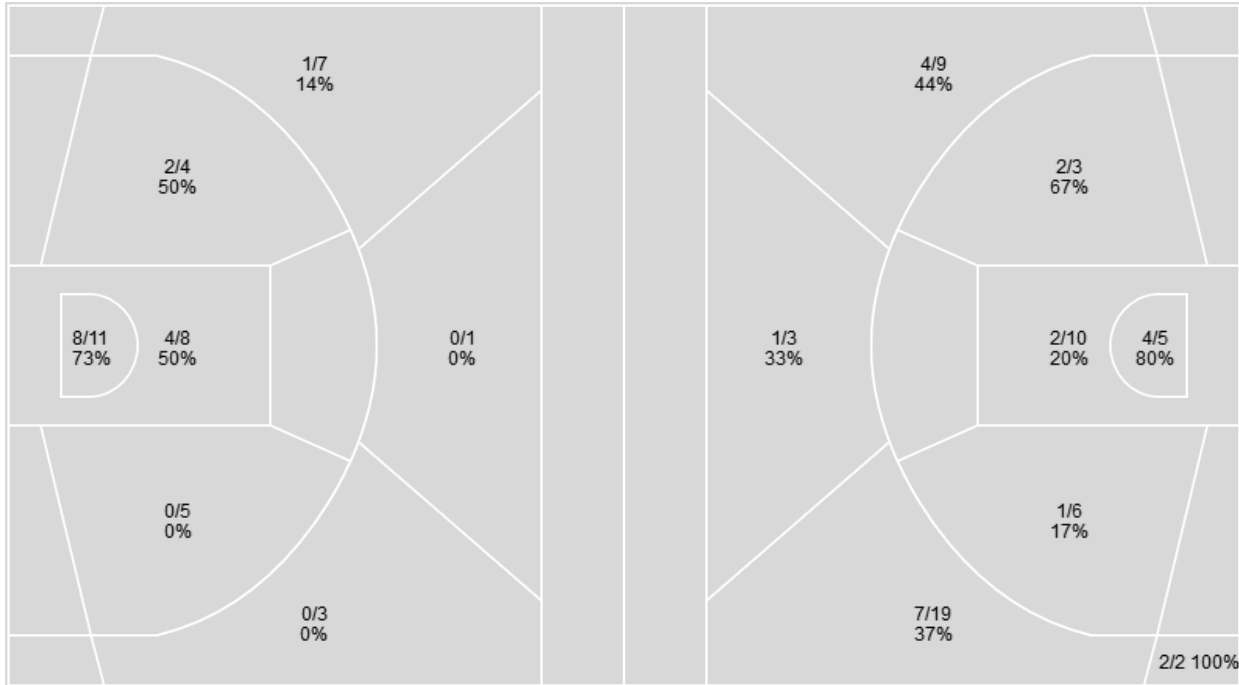

Official Basketball Shot Areas - Final
Walker-Hackensack-Akeley at Mounon Iron-Buhl
03/14/24 Maturi Pavilion, Minneapolis, Minn.
MSHSL A Girls Basketball Quarterfinal

Game Time: 2:18 PM
Game Duration: 1:19

Officials: Mary Waytashek, Kevin Ruen, David Timmons

Players => All; FG Types => All ; Results => All ;

Players => All; FG Types => All ; Results => All ;

Walker-Hackensack-Akeley

Mounon Iron-Buhl

Walker-Hackensack-Akeley	M/A	%
Field Goals	15/39	38
2 Points	14/28	50
3 Points	1/11	9
Free Throws	5/13	38

Mounon Iron-Buhl	M/A	%
Field Goals	23/57	40
2 Points	9/24	38
3 Points	14/33	42
Free Throws	11/16	69