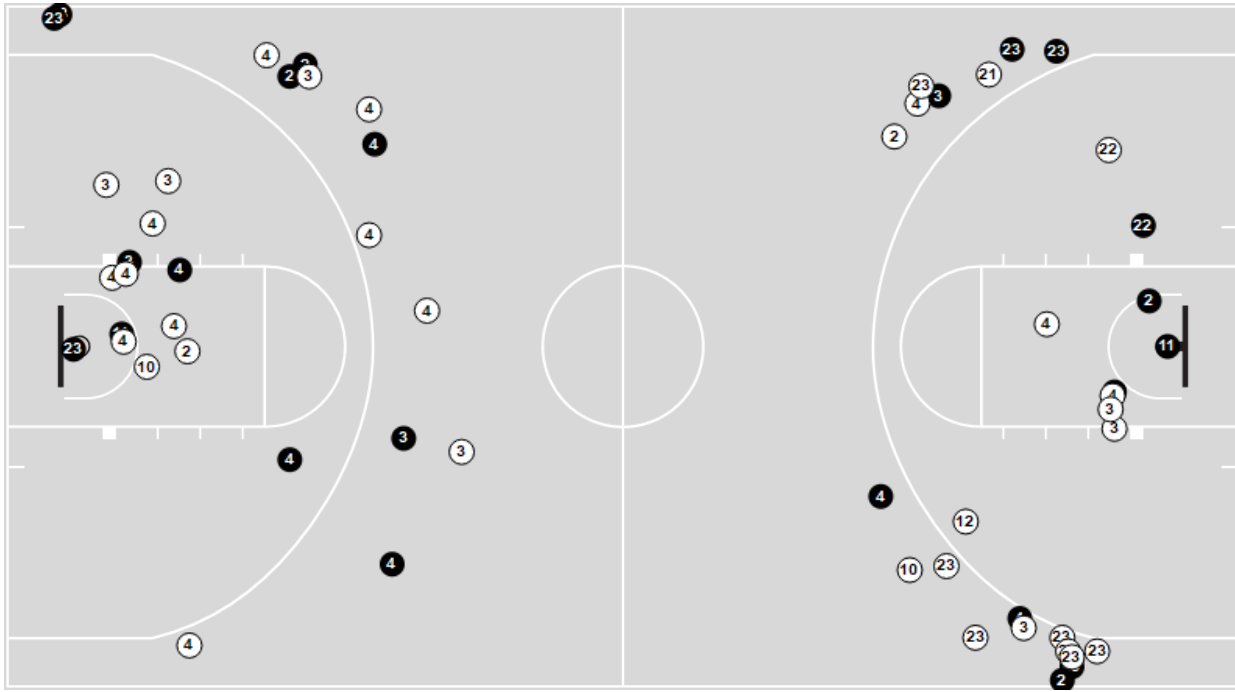

Officials: Mary Waytashek, Kevin Ruen, David Timmons

Players => All ; FG Types => All ; Results => All ;

Mounon Iron-Buhl

All Field Goals