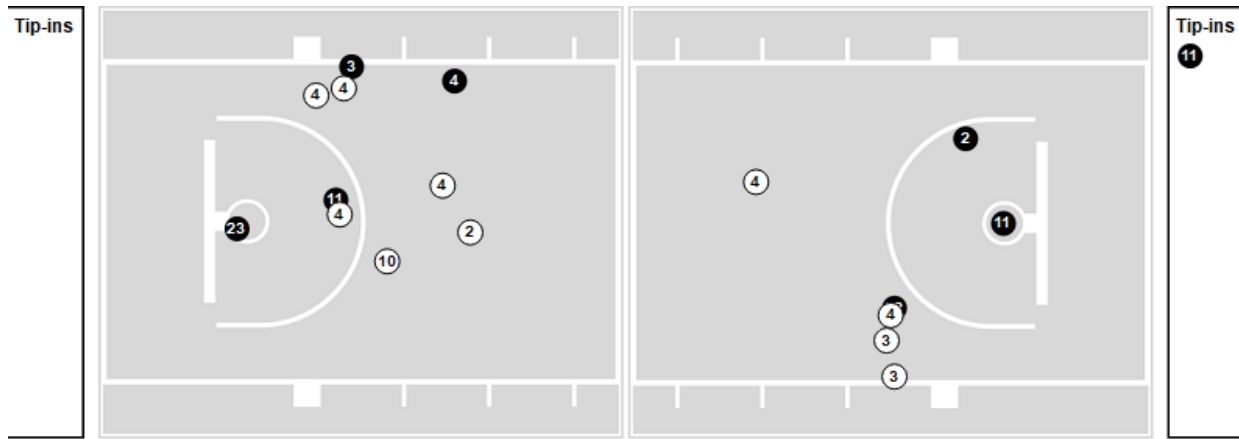

Shots in the Paint

● Made   ○ Missed   N - Player Number

Mounon Iron-Buhl	M/A	%
Field Goals	23/57	40
2 Points	9/24	38
3 Points	14/33	42
Free Throws	11/16	69

Mounon Iron-Buhl	M/A	%
Points in the Paint	12 (6/15)	40
Fast Break Points	14 (7/10)	70
Second Chance Points	11 (5/8)	62
Effective FG%	53