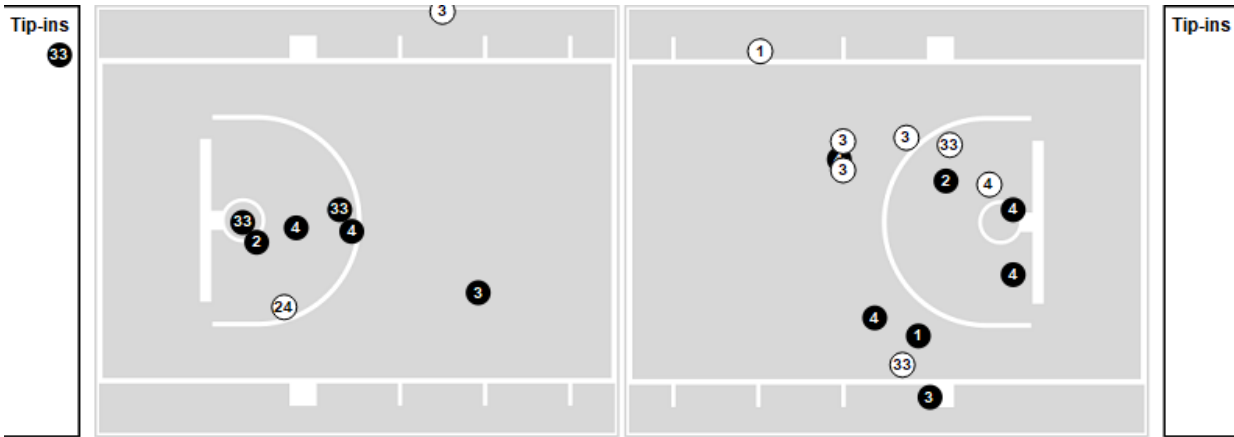

Shots in the Paint

● Made   ○ Missed   N - Player Number

Walker-Hackensack-Akeley	M/A	%
Field Goals	15/39	38
2 Points	14/28	50
3 Points	1/11	9
Free Throws	5/13	38

Walker-Hackensack-Akeley	M/A	%
Points in the Paint	24 (12/19)	63
Fast Break Points	1 (1/2)	50
Second Chance Points	4 (2/8)	25
Effective FG%	40