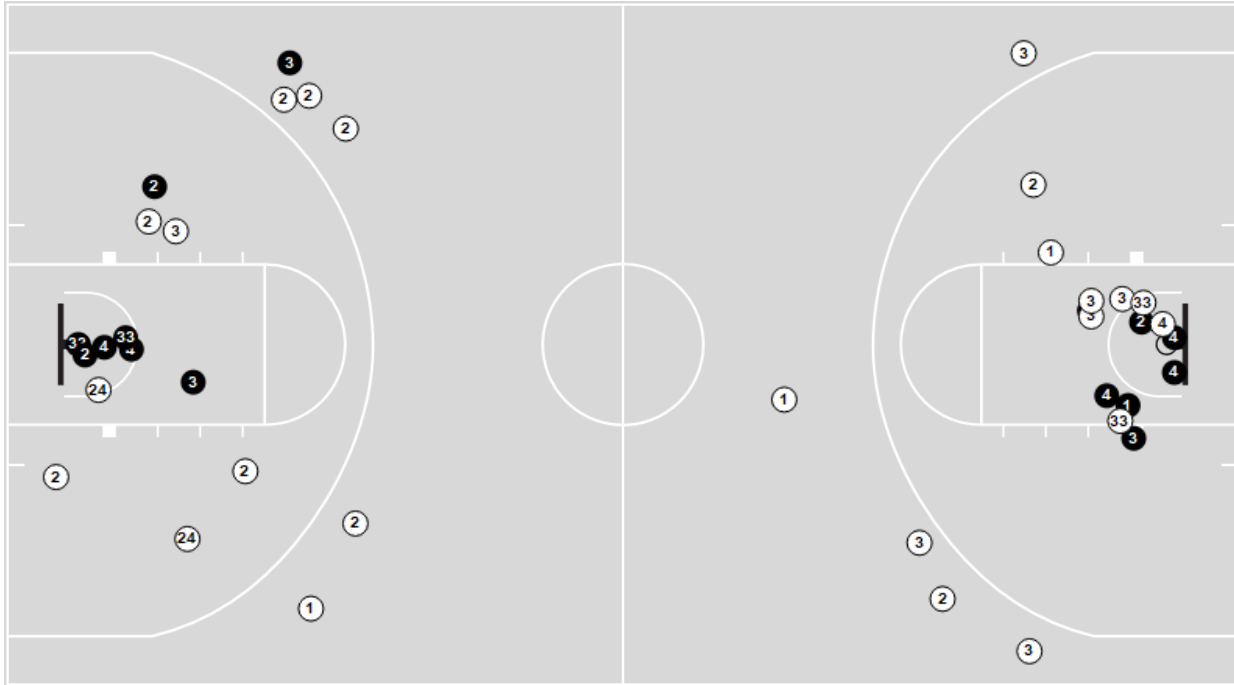

Players => All ; FG Types => All ; Results => All ;
Walker-Hackensack-Akeley

All Field Goals