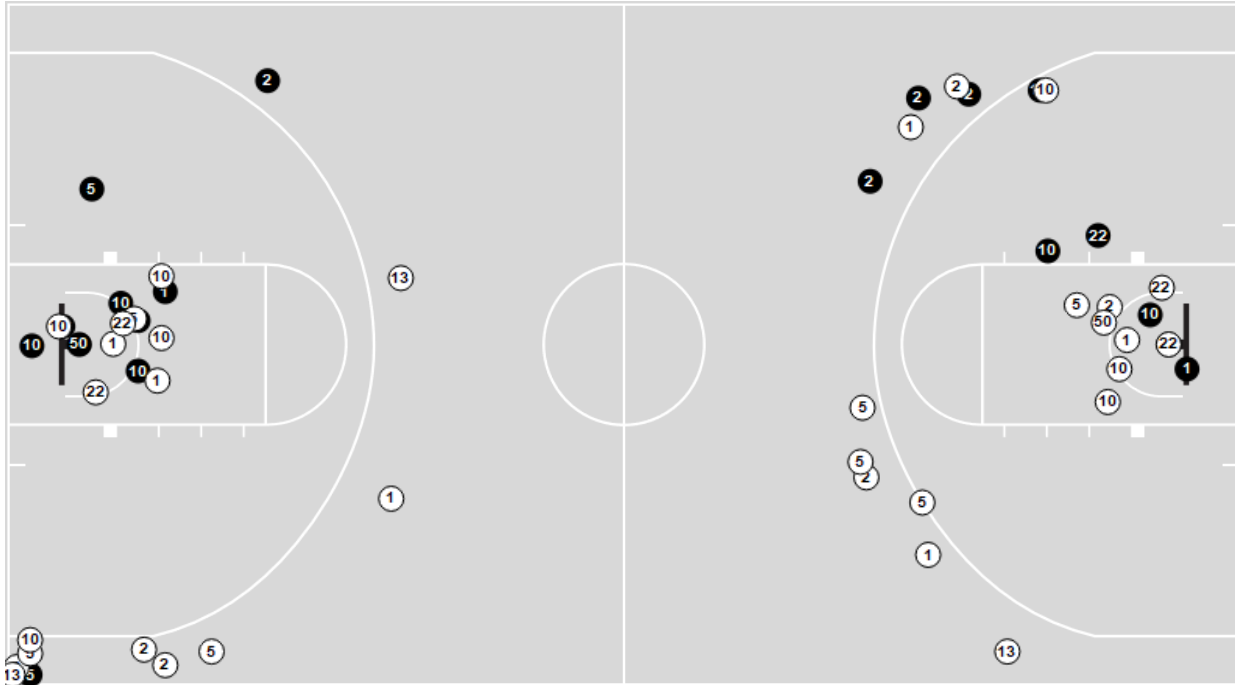

Officials:

Players => All ; FG Types => All ; Results => All ;
St. Peter

All Field Goals