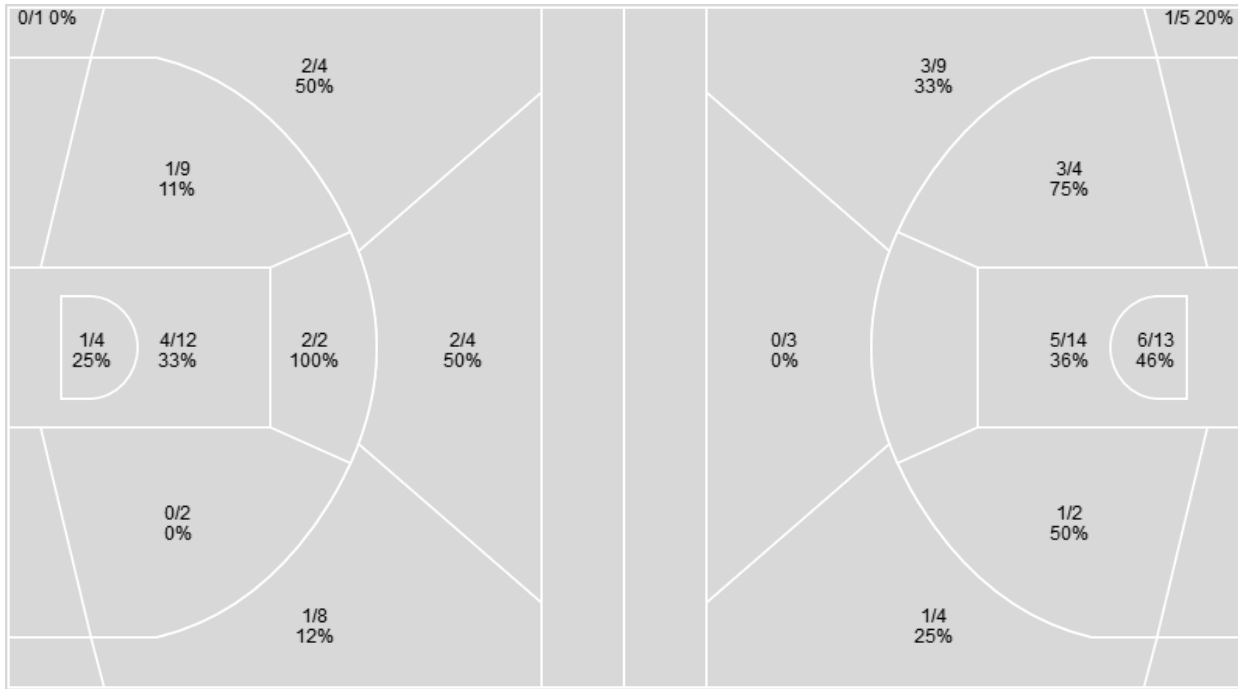

Officials:

Players => All; FG Types => All ; Results => All ;

Players => All; FG Types => All ; Results => All ;

Rock Ridge

St. Peter

Rock Ridge	M/A	%
Field Goals	13/46	28
2 Points	8/29	28
3 Points	5/17	29
Free Throws	3/8	38

St. Peter	M/A	%
Field Goals	20/54	37
2 Points	15/33	45
3 Points	5/21	24
Free Throws	16/23	70